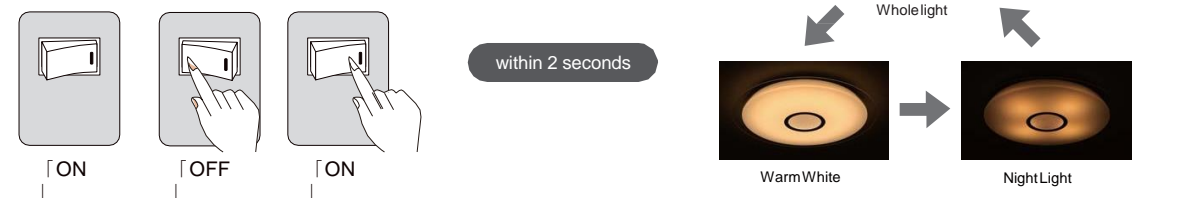

### Wall Switch Switching Function

If wall switch is turned off & on within 2 seconds continuously, lighting states will be changed between three modes - Whole Light, Warm White & Night Light, so that people can also switch the commonly used lighting modes without using remote control.