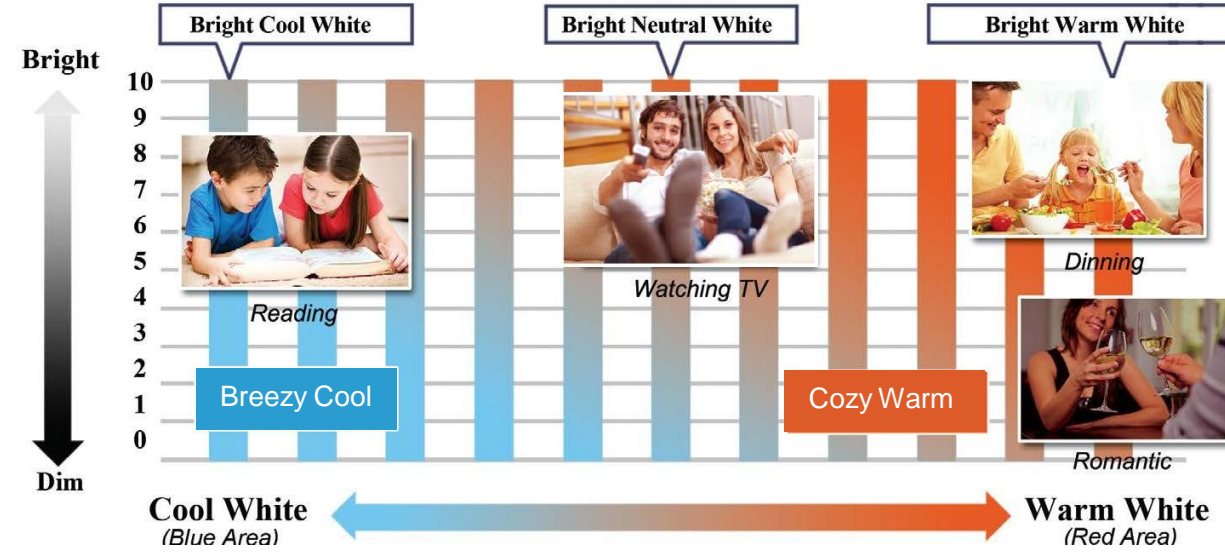

Intelligent eco LED Ceiling Light

Comfortable Lighting Atmosphere and Real Eye-protecting Technology

The innovative functions and advantages of DALEN Smart LED Ceiling lights are with unique positioning of cool white and warm white LED chips to achieve uniform dimmable & CCT lighting performance, double insurance of eye protection without ripple wave flickering & blue light extravasation, excellent lm/w insect resistant, easy installation, dynamic energy saving and above 10 years long life time.

Whole Light Neutral White, the brightest light

Cool White Fresh & Cool light

Dimmable

6 Level Brightness adjustable by remote control.

Glare-free

Dimming to 90% of the brightness in half an hour, dynamic energy-saving and eye-protecting.

Warm White Leisure and Warm light

Night Light Only 1W power consumption

Sleep mode Help you fall asleep easily

Channel Switch one remote can control several lights

Press the CH1/CH2 button for more than 3 seconds to change the channel and control the matching lights. (25/28/50W series non-supported.)

Uniform Lighting Performance

Excellent Luminous Efficacy

Fabulous Color-Rending

Insect Resistance

Digital plus analog dimming scheme, high efficiency and stable, with RUBYCON or SAMYOUNG long life time electrolytic capacitors.

Double insurance of Eye-protection

No ripple wave flickering

When using a phone with camera viewfinder watching the lamp at about 15cm distance, almost no ripple wave flickering & PF>0.9, excellent invisible care of the family, really eye-protection.

LED blue light suppression

EN62471 Approved