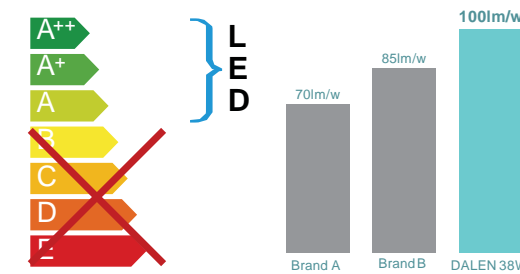

Excellent Luminous Efficacy