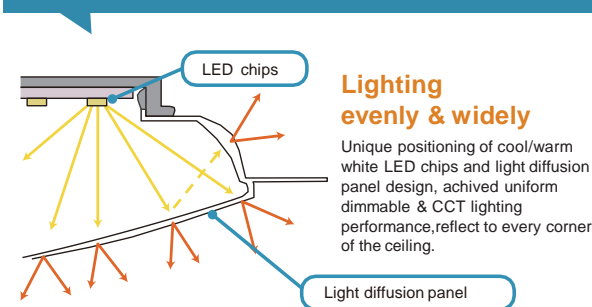

Uniform Lighting Performance