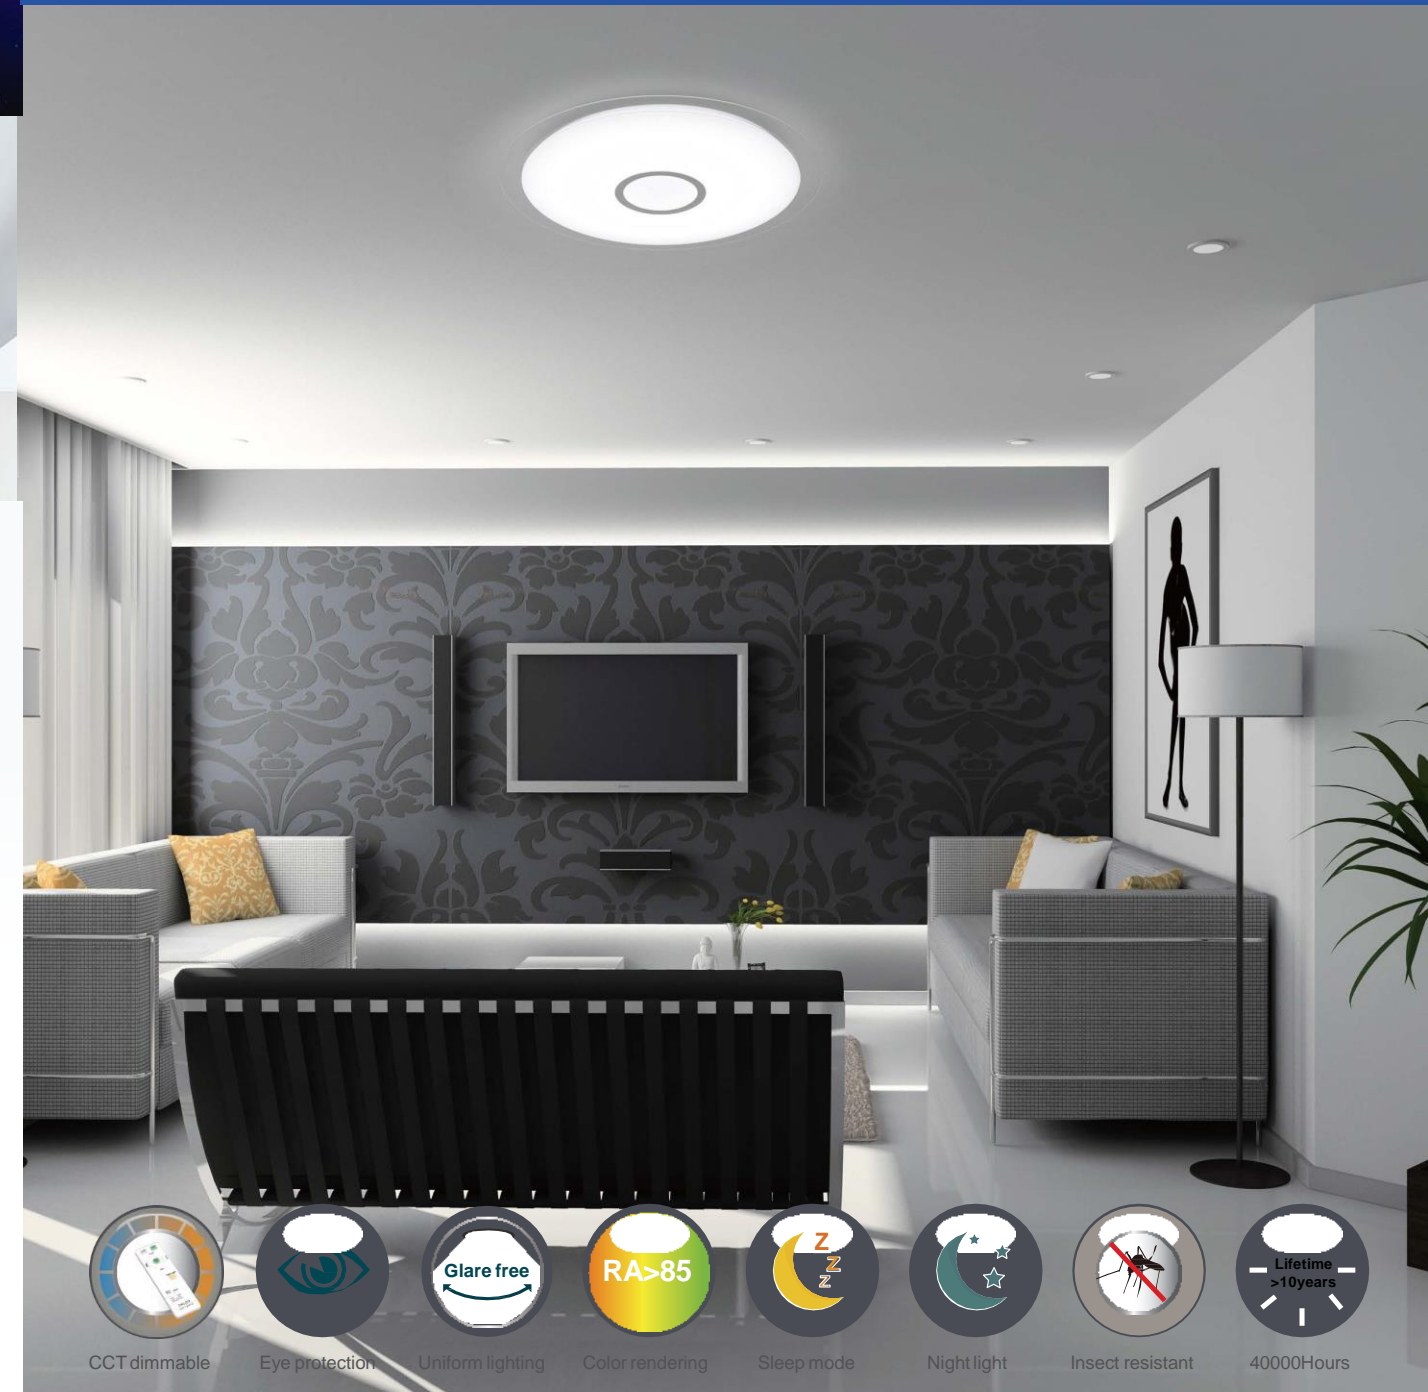

Notes: AC220V±10%;50/60HZ; Life Time:40000H; Eye protection:Yes; Ra>85; Sleep Mode:Yes; Night Light:Yes; Wall Switch Switching Fuction: Yes; Insect resistance:Yes.

Dalen Singapore Pte. Ltd.

DALEN Global: China | Japan | Singapore | Italy | Benelux | Czech | United Kingdom