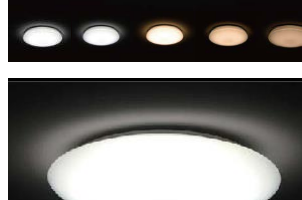

Model	DL-C405T / C405TX
Input Power	38W
Color Temperature	2800K-6000K, 6 Level Adjustable with remote control
Luminous Flux	3800LM, 6 Level Adjustable with remote control
LED Specification	SAMSUNG 5630(120LEDs)
Lamp Size	φ530mm×135mm
Net weight	1.9kg