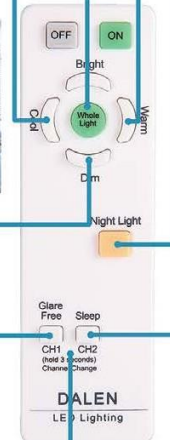

Intelligent eco LED Ceiling Light

Comfortable Lighting Atmosphere and Real Eye-protecting Technology

The innovative functions and advantages of DALEN Smart LED Ceiling lights are with unique positioning of cool white and warm white LED chips to achieve uniform dimmable & CCT lighting performance, double insurance of eye protection without ripple wave flickering & blue light extravasation, excellent lm/w insect resistant, easy installation, dynamic energy saving and above 10 years long life time.

Whole Light Neutral White, the brightest light

Cool White Fresh & Cool light

Dimmable

6 Level Brightness adjustable by remote control.

Glare-free

Dimming to 90% of the brightness in half an hour, dynamic energy-saving and eye-protecting.

Warm White Leisure and Warm light

Night Light Only 1W power consumption

Sleep mode Help you fall asleep easily

Channel Switch one remote can control several lights

Press the CH1/CH2 button for more than 3 seconds to change the channel and control the matching lights. (25/28/50W series non-supported.)

Uniform Lighting Performance

Excellent Luminous Efficacy

Fabulous Color-Rending

Insect Resistance

Digital plus analog dimming scheme, high efficiency and stable, with RUBYCON or SAMYOUNG long life time electrolytic capacitors.

Double insurance of Eye-protection

No ripple wave flickering

When using a phone with camera viewfinder watching the lamp at about 15cm distance, almost no ripple wave flickering & PF>0.9, excellent invisible care of the family, really eye-protection.

LED blue light suppression

EN62471 Approved