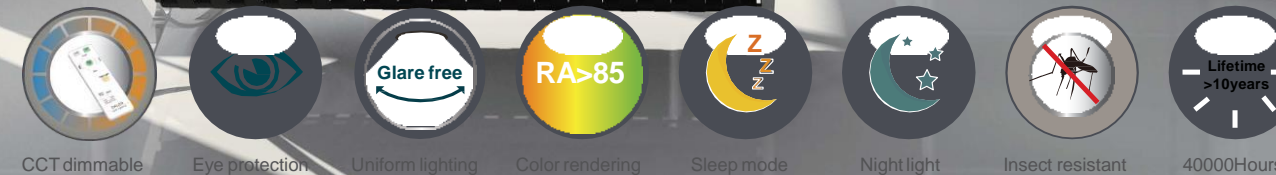

Notes: AC220V±10%;50/60HZ; Life Time:40000H; Eye protection:Yes; Ra>85; Sleep Mode:Yes; Night Light:Yes; Wall Switch Switching Fuction: Yes; Insect resistance:Yes.

Dalen Singapore Pte. Ltd.

DALEN Global: China | Japan | Singapore | Italy | Benelux | Czech | United Kingdom