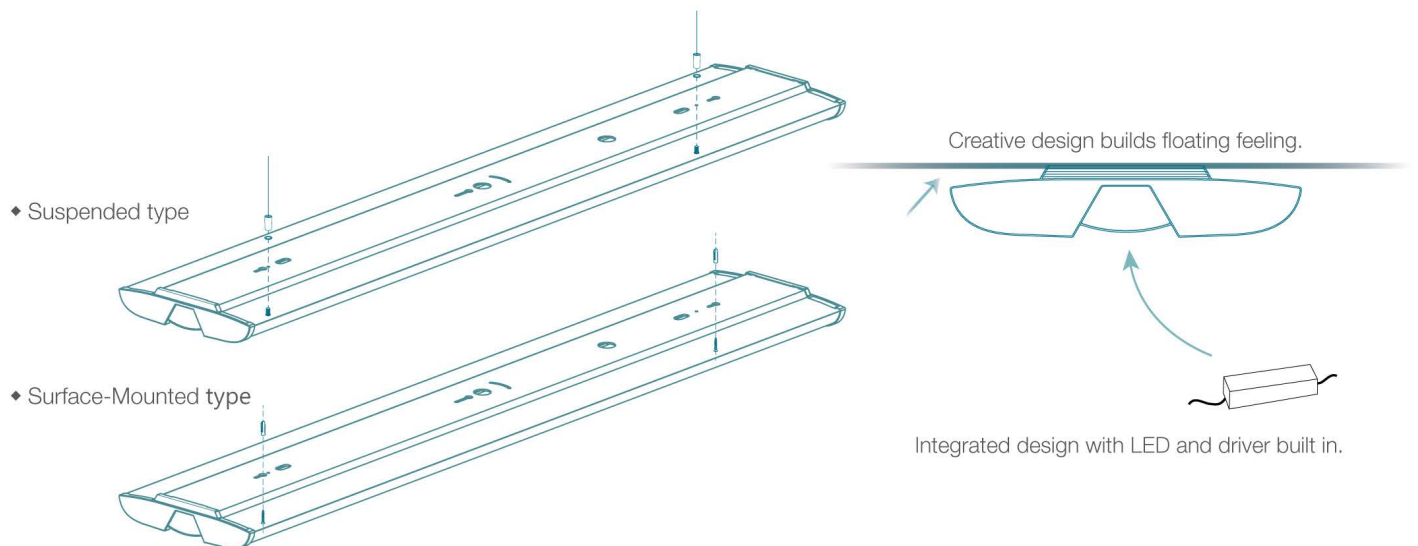

LoveWing - Modern

- Integrated design with LED and driver built in.
- Large beam angle design and 8%~10% uplight enhance the spatial brightness.
- Bright, comfortable and uniform light, low glare.
- Stylish arc appearance, black and white collocation creates floating vision feeling.
- Easy installation includes suspended type and surface-mounted type.
- Ideal replacement for fluorescent tubes, suitable for office, conference room or general indoor space.
- Energy-saving, eco-friendly for the environment.

CRI : 80 ; Color Temperature : 5700K (5310K-6020K) / 4000K (3650K-4150K) / 3000K (2900K-3200K)

Model		DP480-xxYP							
Dimension	1197 x 225 x 46 mm								
Power Consumption	41.2 w		54.8 w		34.7 w		53.8 w		
Color Temperature	5700K / 4000K	3000K	5700K / 4000K	3000K	5700K / 4000K	3000K	5700K / 4000K	3000K	
Lumious Flux	3750 lm	3450 lm	4500 lm	4200 lm	3200 lm	3000 lm	4400 lm	4100 lm	
Illumination (1m)	1000 lux	920 lux	1220 lux	1140 lux	860 lux	800 lux	1200 lux	1120 lux	
Illumination (2m)	250 lux	230 lux	305 lux	285 lux	215 lux	200 lux	300 lux	280 lux	
Power Factor	PF > 0.9				NO PFC				

- xx indicates power consumption of luminaire ; Y indicates Color Temperature of luminaire, B:3000K; D:4000K; F:5000K; J:5300K; G:5700K
- The above specification is the standard value, the company reserves the right to information revise.