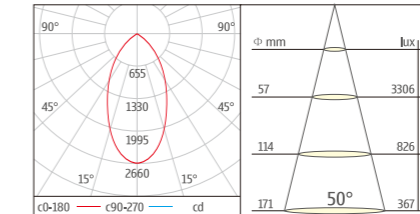

U-D024-COB6-30W-30