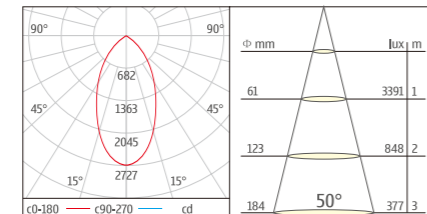

U-D025-COB8-40W-30

Efficiency: 80 Lm/W
Life time: 30,000 hours (70% Lumen maintenance)
3 Years Guarantee