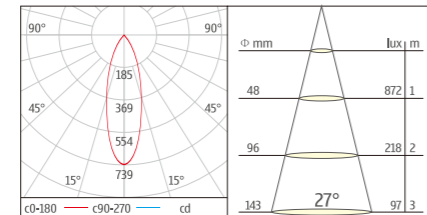

GU10-SMD-30

Efficiency: 75 Lm/W
 Life time: 20,000 hours (70% Lumen maintenance)
 2 Years Guarantee

Housing: Die-cast aluminum

PAR20-SMD LED lamp Series
 With external LED DRIVER (Dimmable or Non-Dimmable)
 Lumen output: 622lm
 SIZE: 530X385X450mm
 CTN: 50PCS