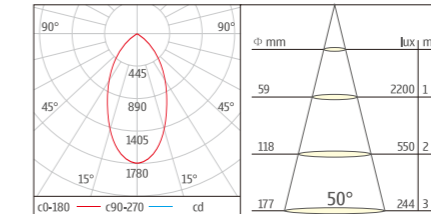

U-SD010-COB4-15W-30

Efficiency:70 Lm/W
Life time:30.000 hours(70% Lumen maintenance)
3 Years Guarantee