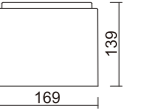

U-SD010-COB Surface mounted

IP20 High efficiency Alum-Mirror F CE UGR <19

U-SD010-COB5 Surface mounted Series
With external LED DRIVER (Dimmable or Non-Dimmable)
Lumen output:2000lm
SIZE: 550X550X550mm
CTN:27PCS

STANDARD MODEL		CREE LEDs						
ORDER NO	Lumen output	Led Power	Voltage	Beam Angle	CCT	CRI	LED Brand	
U-SD010-COB5-15W-30	1200Lm	15W	100-240V	50°	3000K	80	CREE	
U-SD010-COB5-15W-40	1200Lm	15W	100-240V	50°	4000K	80	CREE	
U-SD010-COB5-15W-60	1200Lm	15W	100-240V	50°	6000K	80	CREE	
U-SD010-COB5-20W-30	1600Lm	20W	100-240V	50°	3000K	80	CREE	
U-SD010-COB5-20W-40	1600Lm	20W	100-240V	50°	4000K	80	CREE	
U-SD010-COB5-20W-60	1600Lm	20W	100-240V	50°	6000K	80	CREE	

Efficiency:80 Lm/W
Life time:30.000 hours(70% Lumen maintenance)
3 Years Guarantee

U-SD010-COB Surface mounted

IP20 High efficiency Alum-Mirror F CE UGR <19

U-SD010-COB6 Surface mounted Series
With external LED DRIVER (Dimmable or Non-Dimmable)
Lumen output:2400lm
SIZE: 550X550X550mm
CTN:27PCS

STANDARD MODEL		CREE LEDs						
ORDER NO	Lumen output	Led Power	Voltage	Beam Angle	CCT	CRI	LED Brand	
U-SD010-COB6-20W-30	2400Lm	20W	100-240V	50°	3000K	80	CREE	
U-SD010-COB6-20W-40	2400Lm	20W	100-240V	50°	4000K	80	CREE	
U-SD010-COB6-20W-60	2400Lm	20W	100-240V	50°	6000K	80	CREE	
U-SD010-COB6-25W-30	2800Lm	25W	100-240V	50°	3000K	80	CREE	
U-SD010-COB6-25W-40	2800Lm	25W	100-240V	50°	4000K	80	CREE	
U-SD010-COB6-25W-60	2800Lm	25W	100-240V	50°	6000K	80	CREE	

Efficiency:80 Lm/W
Life time:30.000 hours(70% Lumen maintenance)
3 Years Guarantee