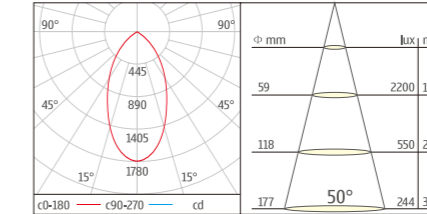

U-SD010-COB6-25W-30