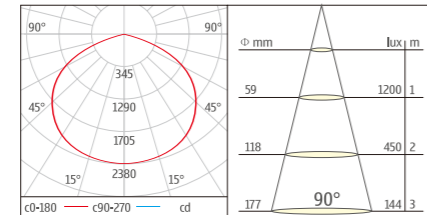

U-D011-SMD6-30

Efficiency: 75 Lm/W
Life time: 30,000 hours (70% Lumen maintenance)
3 Years Guarantee