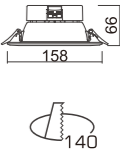

U-D007-SMD Downlight

U-D007-SMD4-10W Downlight Series
With external LED DRIVER (Dimmable or Non-Dimmable)
Lumen output: 750Lm
SIZE: 480X480X510mm
CTN:27PCS

STANDARD MODEL

ORDER NO	Lumen output	Led Power	Voltage	Beam Angle	CCT	CRI	LED Brand
U-D007-SMD4-10W-30	700Lm	10W	100-240V	90°	3000K	80	REFOND
U-D007-SMD4-10W-40	700Lm	10W	100-240V	90°	4000K	80	REFOND
U-D007-SMD4-10W-60	700Lm	10W	100-240V	90°	6000K	80	REFOND

Efficiency: 75 Lm/W
Life time: 30,000 hours (70% Lumen maintenance)
3 Years Guarantee

U-D007-SMD Downlight

U-D007-SMD5-13W Downlight Series
With external LED DRIVER (Dimmable or Non-Dimmable)
Lumen output: 975Lm
SIZE: 550X550X550mm
CTN:27PCS

STANDARD MODEL

ORDER NO	Lumen output	Led Power	Voltage	Beam Angle	CCT	CRI	LED Brand
U-D007-SMD5-13W-30	900Lm	13W	100-240V	80°	3000K	80	REFOND
U-D007-SMD5-13W-40	900Lm	13W	100-240V	80°	4000K	80	REFOND
U-D007-SMD5-13W-60	900Lm	13W	100-240V	80°	6000K	80	REFOND

Efficiency: 75 Lm/W
Life time: 30,000 hours (70% Lumen maintenance)
3 Years Guarantee