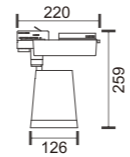

U-T021-COB Track Spotlight

U-T021-COB5 Track Spotlight Series
With external LED DRIVER (Dimmable or Non-Dimmable)
Lumen output: 3200lm
SIZE: 480X480X510mm
CTN: 27PCS

CREE LEDs

STANDARD MODEL

ORDER NO	Lumen output	Led Power	Voltage	Beam Angle	CCT	CRI	LED Brand
U-T021-COB5-40W-30	3200Lm	40W	100-240V	24/40/60°	3000K	80	CREE
U-T021-COB5-40W-40	3200Lm	40W	100-240V	24/40/60°	4000K	80	CREE
U-T021-COB5-40W-60	3200Lm	40W	100-240V	24/40/60°	6000K	80	CREE

U-T021-COB5-40W-30

Efficiency: 80 Lm/W
Life time: 30,000 hours (70% Lumen maintenance)
3 Years Guarantee

U-T021-COB5T Track Spotlight Series
With external LED DRIVER (Dimmable or Non-Dimmable)
Lumen output: 2950lm
SIZE: 480X480X510mm
CTN: 27PCS

CREE LEDs

STANDARD MODEL

ORDER NO	Lumen output	Led Power	Voltage	Beam Angle	CCT	CRI	LED Brand
U-T021-COB5T-40W-30	2950Lm	40W	100-240V	10/24°	3000K	80	CREE
U-T021-COB5T-40W-40	2950Lm	40W	100-240V	10/24°	4000K	80	CREE
U-T021-COB5T-40W-60	2950Lm	40W	100-240V	10/24°	6000K	80	CREE

U-T021-COB5T-40W-30

Efficiency: 80 Lm/W
Life time: 30,000 hours (70% Lumen maintenance)
3 Years Guarantee