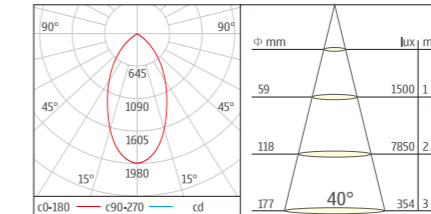

U-SD013-COB4-15W-30

U-SD013-COB4-20W-30

Efficiency: 70 Lm/W
Life time: 30,000 hours (70% Lumen maintenance)
3 Years Guarantee

Surface mounted - COB

- Size: 4"/6"
- Wattage: 18W/ 25W
- Product Size: 120x120x100 150x150x150
- Light guide pipe: Light more soft and anti-glare.
- Extraordinary Reflector: Reflector outer ring colorful painted.
- Fast and convenient installation. Simple appearance, no screw seen.
- Surface mounted, ceiling and pendant style.