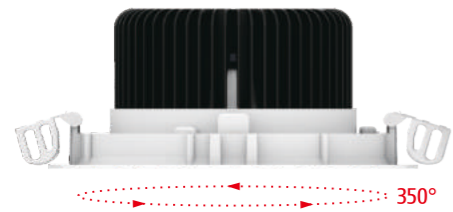

U-D002-COB6-30W-30

U-D002-COB6-35W-30

Efficiency:80 Lm/W
Life time:30.000 hours(70% Lumen maintenance)
3 Years Guarantee

CREE LEDs

Made of high quality die-casting aluminum,unique cooling system design. Higher power at average size.This model can use fan and increase wattage. Reflector optic outstanding design make light reflector reflectivity reach more than 85%. Smart design for recessed mounting ,easy replacement.Vertical 60° adjustment and 350° rotation.Ball structure design make position fix more easier, smooth and strong. Suitable for Hotels,Museum,Shopping Mall.