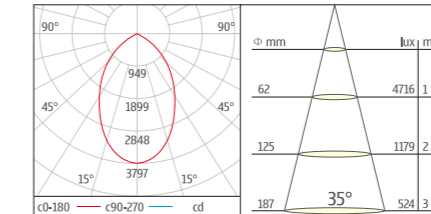

U-D003-COB4-25W-30

Efficiency: 70 Lm/W
Life time: 30.000 hours (70% Lumen maintenance)
3 Years Guarantee