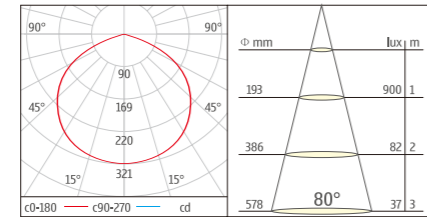

U-D007-SMD6-16W-30

Efficiency: 75 Lm/W
Life time: 30,000 hours (70% Lumen maintenance)
3 Years Guarantee