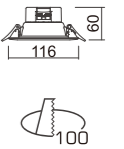

STANDARD MODEL

ORDER NO	Lumen output	Led Power	Voltage	Beam Angle	CCT	CRI	LED Brand
U-D007-SMD3-8W-30	500Lm	8W	100-240V	90°	3000K	80	REFOND
U-D007-SMD3-8W-40	500Lm	8W	100-240V	90°	4000K	80	REFOND
U-D007-SMD3-8W-60	500Lm	8W	100-240V	90°	6000K	80	REFOND