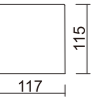

Surface mounted - COB

- Size: 4"/6"
- Wattage: 18W/ 25W
- Size: Φ140xH150 / Φ170xH160
- Light guide pipe: Light more soft and anti-glare.
- Extraordinary Reflector: Reflector outer ring colorful painted.
- Fast and convenient installation. Simple appearance, no screw seen.
- Surface mounted, ceiling and pendant style.

Application:

- Home furnishing ,Boutique Traders Hotel, bazaar brand chain stores and other indoor lighting area

Mounting ring color

U-SD010-COB Surface mounted

IP20 High efficiency Lumi-Mirror F CE UGR <19

U-SD010-COB4 Surface mounted Series
With external LED DRIVER (Dimmable or Non-Dimmable)
Lumen output: 1600lm
SIZE: 480X480X510mm
CTN:27PCS

STANDARD MODEL

ORDER NO	Lumen output	Led Power	Voltage	Beam Angle	CCT	CRI	LED Brand
U-SD010-COB4-10W-30	800Lm	10W	100-240V	40/60°	3000K	80	CREE
U-SD010-COB4-10W-40	800Lm	10W	100-240V	40/60°	4000K	80	CREE
U-SD010-COB4-10W-60	800Lm	10W	100-240V	40/60°	6000K	80	CREE
U-SD010-COB4-15W-30	1200Lm	15W	100-240V	40/60°	3000K	80	CREE
U-SD010-COB4-15W-40	1200Lm	15W	100-240V	40/60°	4000K	80	CREE
U-SD010-COB4-15W-60	1200Lm	15W	100-240V	40/60°	6000K	80	CREE

U-SD010-COB4-10W-30

U-SD010-COB4-15W-30

Efficiency:70 Lm/W
Life time:30.000 hours(70% Lumen maintenance)
3 Years Guarantee