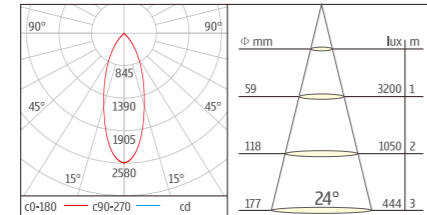

U-T021-COB5-40W-30

Efficiency: 80 Lm/W
Life time: 30,000 hours (70% Lumen maintenance)
3 Years Guarantee