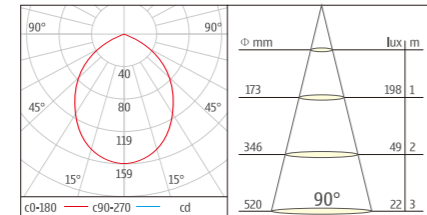

U-D007-SMD4-10W-30

Efficiency: 75 Lm/W
Life time: 30,000 hours (70% Lumen maintenance)
3 Years Guarantee