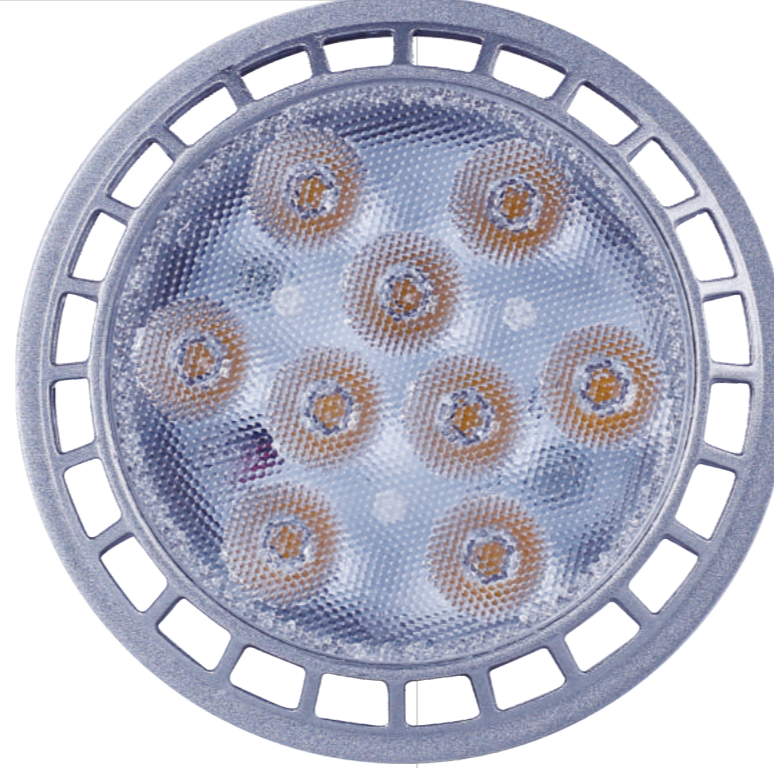

Comparison of cost simulation

1. Take 100pcs GU10, for sample: 12business hours/day, 360business days/yr, Power cost: $0.14/kwh (Excludes basic rate)

2. GU10 bulb(50W), 1.5€/pcs; GU10 lamp, 6$/pcs; 2000 hours of working lifetime:

a: Lamp cost: $(1.5 \times 7 + 6) \times 100 = 1650\$$

b: Electricity cost: $50w \times 360 \times 1.2 \times 3 \times 100 / 1000 = 64800 \text{ 千瓦} \times 0.14\$ = 9072\$$

c: $9072 + 1650 = 10722\$$

3. UNITE LED Lighting(5.5W), 12$/pcs; 13000 hours of working lifetime. (Equivalent to 7pcs GU10)

a: Lamp cost: $12 \times 100 = 1200\$$

b: Electricity cost: $5.5W \times 360 \times 12 \times 3 \times 100 / 1000 = 7128KW \times 0.14\$ = 997.92\$$

c: $997.92 + 1200 = 2197.92\$$

Reduction in CO2 Emissions

1. Take 100pcs GU10, for sample: 12business hours/day, 360business days/yr, Co2 emissions: 0.425kg/kwh Take 100pcs GU10, for sample,

2. Annual CO2 absorption by cedar trees: Approx. 14.2tonnes (assuming 1000 trees/na)*