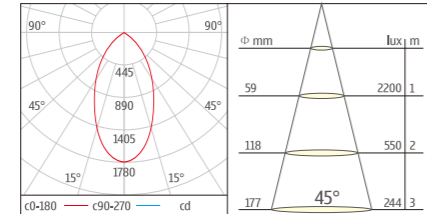

U-D001-COB6-30W-30

U-D001-COB6-35W-30

Efficiency: 80 Lm/W
Life time: 30,000 hours (70% Lumen maintenance)
3 Years Guarantee

Feature:

- Size: 4"/6"
- Wattage: 15W/30W
- Cut-out: 90x90 135x135
- Vertical : 60° adjustable.
- Ball vertical adjustment, product get appearance and structure patented.