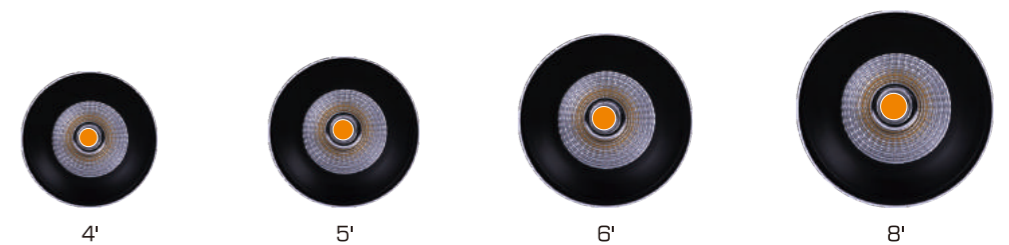

Models: U-SD010-COB4 U-SD010-COB5 U-SD010-COB6 U-SD010-COB8
Wattage: 13W-52W
Lumen: 1000Lm-4600Lm