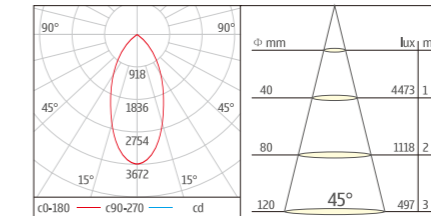

U-D002-COB4-10W-30