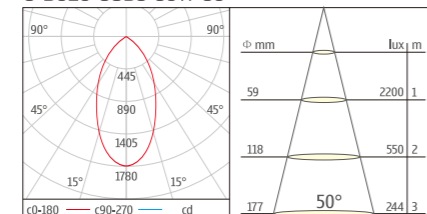

U-D025-COB8-35W-30