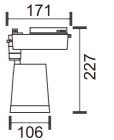

Application:

- Home furnishing ,Boutique Traders Hotl, bazaar brand chain stores and other indoor lighting area

U-T021-COB Track Spotlight

Housing: Die-cast aluminum
Reflector: >85%

U-T021-COB4 Track Spotlight Series
With external LED DRIVER (Dimmable or Non-Dimmable)
Lumen output: 2400lm
SIZE: 480X480X510mm
CTN: 27PCS