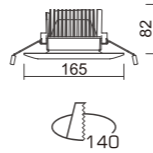

U-D025-COB Downlight

IP54 High efficiency Alum-Mirror F CE UGR <19

U-D025-COB5 Downlight Series
With external LED DRIVER (Dimmable or Non-Dimmable)
Lumen output:2000lm
SIZE: 550X550X550mm
CTN:27PCS

STANDARD MODEL								CREE LEDs
ORDER NO	Lumen output	Led Power	Voltage	Beam Angle	CCT	CRI	LED Brand	
U-D025-COB5-20W-30	1600Lm	20W	100-240V	50°	3000K	80	CREE	
U-D025-COB5-20W-40	1600Lm	20W	100-240V	50°	4000K	80	CREE	
U-D025-COB5-20W-60	1600Lm	20W	100-240V	50°	6000K	80	CREE	
U-D025-COB5-25W-30	2000Lm	25W	100-240V	50°	3000K	80	CREE	
U-D025-COB5-25W-40	2000Lm	25W	100-240V	50°	4000K	80	CREE	
U-D025-COB5-25W-60	2000Lm	25W	100-240V	50°	6000K	80	CREE	

Efficiency:80 Lm/W
Life time:30.000 hours(70% Lumen maintenance)
3 Years Guarantee

U-D025-COB Downlight

IP54 High efficiency Alum-Mirror F CE UGR <19

U-D025-COB6 Downlight Series
With external LED DRIVER (Dimmable or Non-Dimmable)
Lumen output:2400lm
SIZE: 550X550X550mm
CTN:27PCS

STANDARD MODEL								CREE LEDs
ORDER NO	Lumen output	Led Power	Voltage	Beam Angle	CCT	CRI	LED Brand	
U-D025-COB6-25W-30	2400Lm	25W	100-240V	50°	3000K	80	CREE	
U-D025-COB6-25W-40	2400Lm	25W	100-240V	50°	4000K	80	CREE	
U-D025-COB6-25W-60	2400Lm	25W	100-240V	50°	6000K	80	CREE	
U-D025-COB6-30W-30	2800Lm	30W	100-240V	50°	3000K	80	CREE	
U-D025-COB6-30W-40	2800Lm	30W	100-240V	50°	4000K	80	CREE	
U-D025-COB6-30W-60	2800Lm	30W	100-240V	50°	6000K	80	CREE	

Efficiency:80 Lm/W
Life time:30.000 hours(70% Lumen maintenance)
3 Years Guarantee