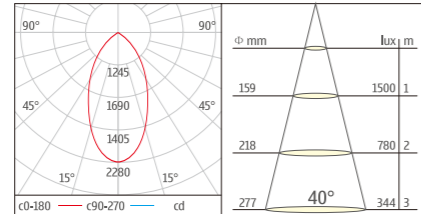

STANDARD MODEL

ORDER NO	Lumen output	Led Power	Voltage	Beam Angle	CCT	CRI	LED Brand
U-SD013-COB6-20W-30	1500Lm	20W	100-240V	40°	3000K	80	CREE
U-SD013-COB6-20W-40	1500Lm	20W	100-240V	40°	4000K	80	CREE
U-SD013-COB6-20W-60	1500Lm	20W	100-240V	40°	6000K	80	CREE
U-SD013-COB6-25W-30	1500Lm	25W	100-240V	40°	3000K	80	CREE
U-SD013-COB6-25W-40	2000Lm	25W	100-240V	40°	4000K	80	CREE
U-SD013-COB6-25W-60	2000Lm	25W	100-240V	40°	6000K	80	CREE

U-SD013-COB6-20W-30