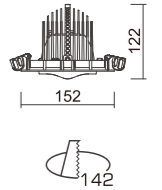

Feature:

- Size: 4"/6"
- Wattage: 25W/35W
- Cut-out: Φ140 Φ175
- Horizontal: 350° rotation, Vertical : 60° adjustable.
- Ball vertical adjustment, product get appearance and structure patented.

Application:

- Home furnishing ,Boutique Traders Hotl,bazaar brand chain stores and other indoor lighting area

STANDARD MODEL

ORDER NO	Lumen output	Led Power	Voltage	Beam Angle	CCT	CRI	LED Brand
U-D001-COB4-20W-30	1600Lm	20W	100-240V	24/35°	3000K	80	CREE
U-D001-COB4-20W-40	1600Lm	20W	100-240V	24/35°	4000K	80	CREE
U-D001-COB4-20W-60	1600Lm	20W	100-240V	24/35°	6000K	80	CREE
U-D001-COB4-25W-30	2000Lm	25W	100-240V	24/35°	3000K	80	CREE
U-D001-COB4-25W-40	2000Lm	25W	100-240V	24/35°	4000K	80	CREE
U-D001-COB4-25W-60	2000Lm	25W	100-240V	24/35°	6000K	80	CREE