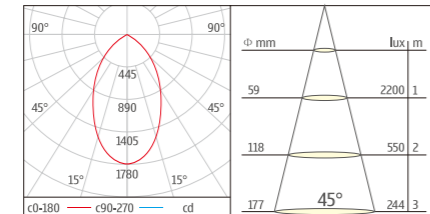

STANDARD MODEL

ORDER NO	Lumen output	Led Power	Voltage	Beam Angle	CCT	CRI	LED Brand
U-D003-COB6-30W-30	2400Lm	30W	100-240V	24/45°	3000K	80	CREE
U-D003-COB6-30W-40	2400Lm	30W	100-240V	24/45°	4000K	80	CREE
U-D003-COB6-30W-60	2400Lm	30W	100-240V	24/45°	6000K	80	CREE
U-D003-COB6-35W-30	2800Lm	35W	100-240V	24/45°	3000K	80	CREE
U-D003-COB6-35W-40	2800Lm	35W	100-240V	24/45°	4000K	80	CREE
U-D003-COB6-35W-60	2800Lm	35W	100-240V	24/45°	6000K	80	CREE

U-D003-COB6-30W-30