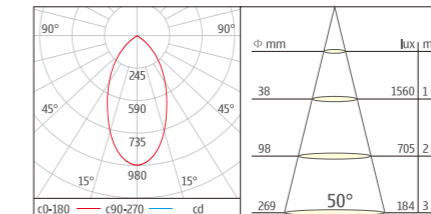

U-D025-COB4-20W-30

Efficiency: 70 Lm/W
Life time: 30,000 hours (70% Lumen maintenance)
3 Years Guarantee