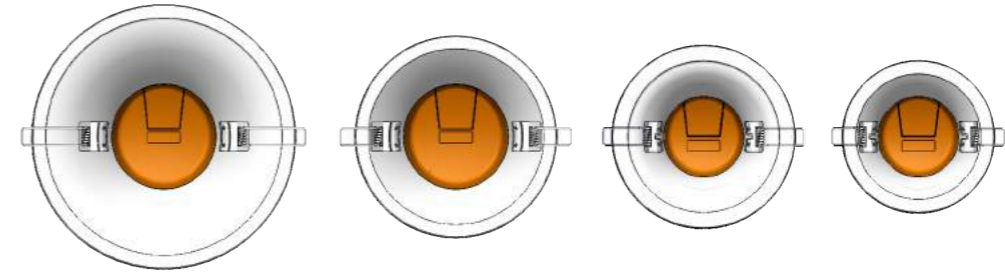

U-D026-SMD Downlight

IP20 High efficiency Alum-Mirror F CE UGR <19

U-D026-SMD8-21W Downlight Series
With external LED DRIVER (Dimmable or Non-Dimmable)
Lumen output: 1500Lm
SIZE: 540X540X540mm
CTN:27PCS

STANDARD MODEL

ORDER NO	Lumen output	Led Power	Voltage	Beam Angle	CCT	CRI	LED Brand
U-D026-SMD8-21W-30	1450Lm	21W	100-240V	90°	3000K	80	REFOND
U-D026-SMD8-21W-40	1450Lm	21W	100-240V	90°	4000K	80	REFOND
U-D026-SMD8-21W-60	1450Lm	21W	100-240V	90°	6000K	80	REFOND

U-D026-SMD8-21W-30

Efficiency: 75 Lm/W
Life time: 30,000 hours (70% Lumen maintenance)
3 Years Guarantee