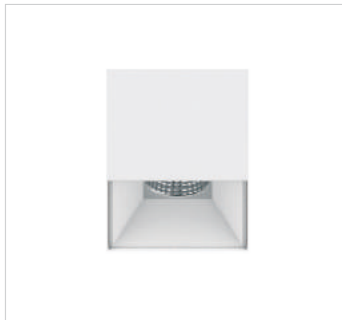

U-SD013-COB Surface mounted

IP20 High efficiency Alum-Mirror F CE UGR <19

Housing: Die-cast aluminum
Reflector: >85%