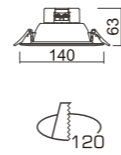

Application:

- Home furnishing ,Boutique Traders Hotl, bazaar brand chain stores and other indoor lighting area

U-D007-SMD Downlight

Housing: Die-cast aluminum
Reflector: >85%

U-D007-SMD4-10W Downlight Series
With external LED DRIVER (Dimmable or Non-Dimmable)
Lumen output: 750Lm
SIZE: 480X480X510mm
CTN:27PCS