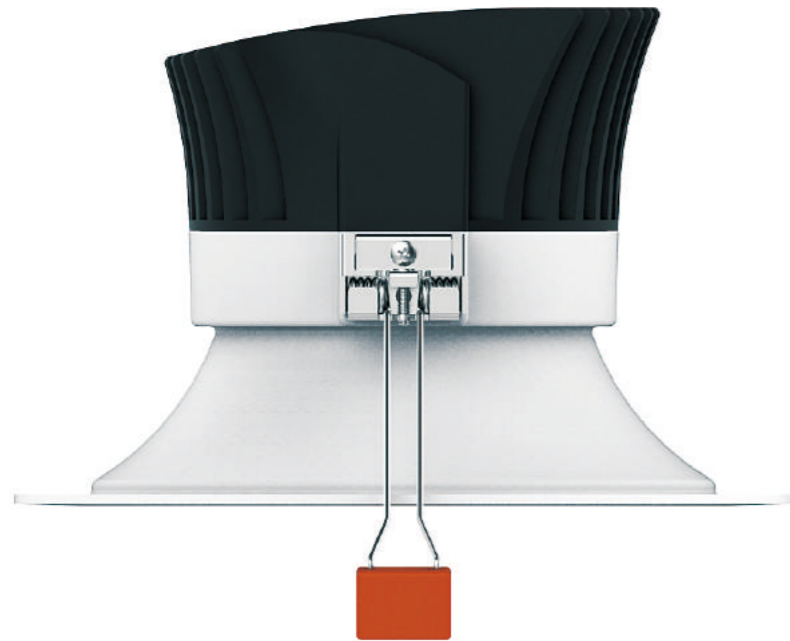

U-D024-COB Downlight

IP54 High efficiency Alumi-Mirror F CE UGR <19

Housing: Die-cast aluminum
Reflector: >85%

U-D024-COB4 Downlight Series
With external LED DRIVER (Dimmable or Non-Dimmable)
Lumen output: 1600lm
SIZE: L450xW450xH500mm
CTN:27PCS

Feature:

- The lighting fixture are anti-glare design.
- Suitable LED Chip: Lighting fixture is suitable for COB LED Chip.
  The structure parts are designed base on CREE, Bridgelux, Cree COB LED Chip.
- Material: The material of Heatsink, reflector, front ring is high purity aluminium.
  Heatsink and front ring are connected by rotation way.
- Appearance and structure are patented. Easy installation can save much labor cost.
- Beam angle: 50°

Application:

- Home furnishing ,Boutique Traders Hotl, bazaar brand chain stores and other indoor lighting area

STANDARD MODEL

ORDER NO	Lumen output	Led Power	Voltage	Beam Angle	CCT	CRI	LED Brand
U-D024-COB4-15W-30	1200Lm	15W	100-240V	50°	3000K	80	CREE
U-D024-COB4-15W-40	1200Lm	15W	100-240V	50°	4000K	80	CREE
U-D024-COB4-15W-60	1200Lm	15W	100-240V	50°	6000K	80	CREE
U-D024-COB4-20W-30	1600Lm	20W	100-240V	50°	3000K	80	CREE
U-D024-COB4-20W-40	1600Lm	20W	100-240V	50°	4000K	80	CREE
U-D024-COB4-20W-60	1600Lm	20W	100-240V	50°	6000K	80	CREE

U-D024-COB4-15W-30

U-D024-COB4-20W-30

Efficiency: 70 Lm/W
Life time: 30,000 hours (70% Lumen maintenance)
3 Years Guarantee