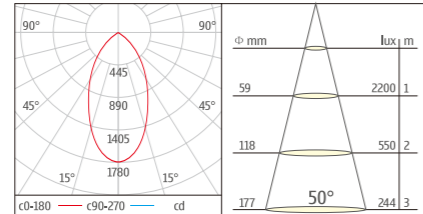

STANDARD MODEL

ORDER NO	Lumen output	Led Power	Voltage	Beam Angle	CCT	CRI	LED Brand
U-SD010-COB8-25W-30	2000Lm	25W	100-240V	50°	3000K	80	CREE
U-SD010-COB8-25W-40	2000Lm	25W	100-240V	50°	4000K	80	CREE
U-SD010-COB8-25W-60	2000Lm	25W	100-240V	50°	6000K	80	CREE
U-SD010-COB8-30W-30	2400Lm	30W	100-240V	50°	3000K	80	CREE
U-SD010-COB8-30W-40	2400Lm	30W	100-240V	50°	4000K	80	CREE
U-SD010-COB8-30W-60	2400Lm	30W	100-240V	50°	6000K	80	CREE

U-SD010-COB8-25W-30