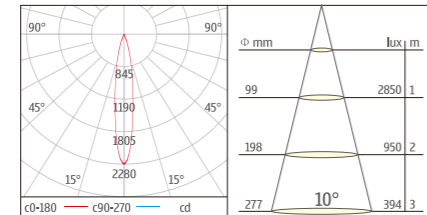

U-T021-COB5T-40W-30

Efficiency: 80 Lm/W
Life time: 30,000 hours (70% Lumen maintenance)
3 Years Guarantee