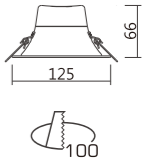

STANDARD MODEL

ORDER NO	Lumen output	Led Power	Voltage	Beam Angle	CCT	CRI	LED Brand
U-D026-SMD4-10W-30	700Lm	10W	100-240V	90°	3000K	80	REFOND
U-D026-SMD4-10W-40	700Lm	10W	100-240V	90°	4000K	80	REFOND
U-D026-SMD4-10W-60	700Lm	10W	100-240V	90°	6000K	80	REFOND