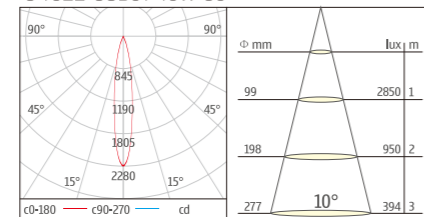

U-T022-COB5T-40W-30

Efficiency: 80 Lm/W
Life time: 30,000 hours (70% Lumen maintenance)
3 Years Guarantee