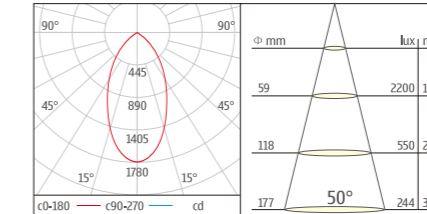

U-SD010-COB6-20W-30