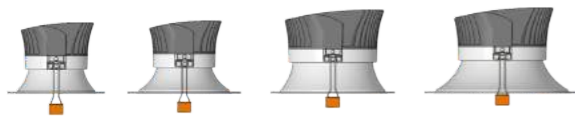

U-D003-COB6-30W-30

U-D003-COB6-35W-30

Efficiency:80 Lm/W
Life time:30.000 hours(70% Lumen maintenance)
3 Years Guarantee

CREE LEDs

Feature:

- Products adopt deep anti-glare design, solved traditional glare eyes problem.
- Heatsink adopt high purity aluminum material, give optimal passive heat dissipation of the LED ARRAY. Increase Led lifespan and light efficiency.
- Suitable for Hotels, Museum, Shopping Mall.