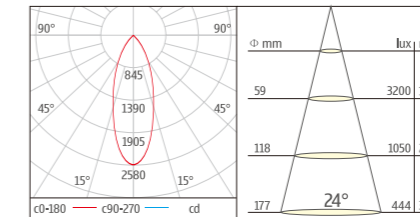

U-T023-COB4-30W-30

Efficiency: 80 Lm/W
Life time: 30,000 hours (70% Lumen maintenance)
3 Years Guarantee