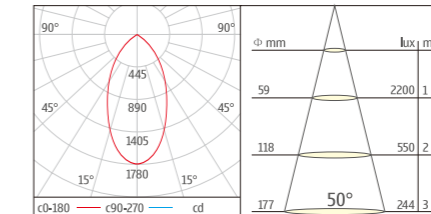

U-SD010-COB4-10W-30