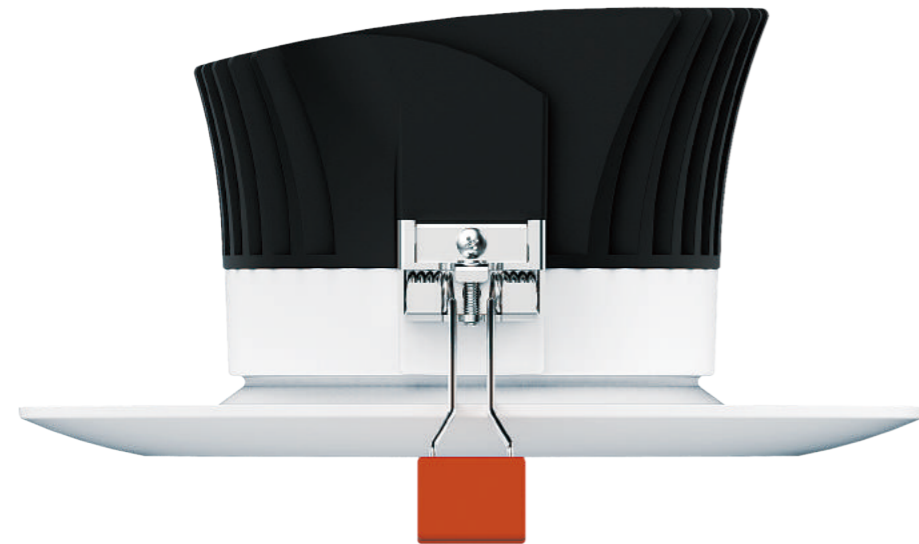

Models: U-D025-C0B4 U-D025-C0B5 U-D025-C0B6 U-D025-C0B8
 Wattage: 15W-40W
 Lumen: 1200Lm-3200Lm

Feature:

- The lighting fixture are anti-glare design.
- Suitable LED Chip: Lighting fixture is suitable for COB LED Chip.
The structure parts are designed base on CREE, Bridgelux, Cree COB LED Chip.
- Material: The material of Heatsink, reflector, front ring is high purity aluminium.
Heatsink and front ring are connected by rotation way.
- Appearance and structure are patented. Easy installation can save much labor cost.
- Beam angle: 15°/27°/40°