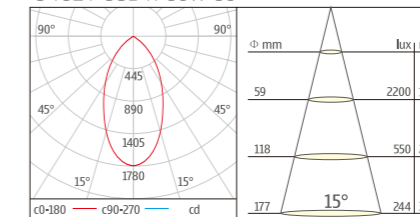

U-T021-COB4T-30W-30

Efficiency: 80 Lm/W
Life time: 30,000 hours (70% Lumen maintenance)
3 Years Guarantee