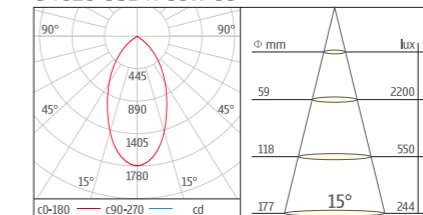

U-T020-COB4T-30W-30

Efficiency: 80 Lm/W
Life time: 30,000 hours (70% Lumen maintenance)
3 Years Guarantee