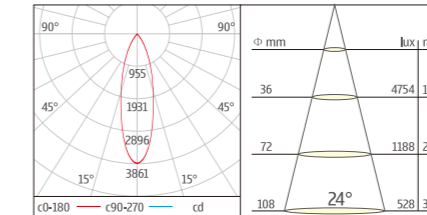

PAR30-SMD-30

Efficiency: 75 Lm/W
Life time: 20,000 hours (70% Lumen maintenance)
2 Years Guarantee