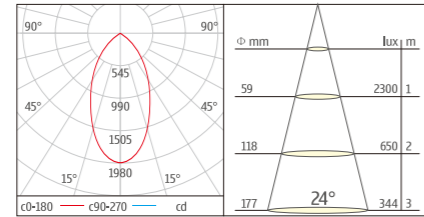

U-T023-COB5-40W-30

Efficiency: 80 Lm/W
Life time: 30,000 hours (70% Lumen maintenance)
3 Years Guarantee