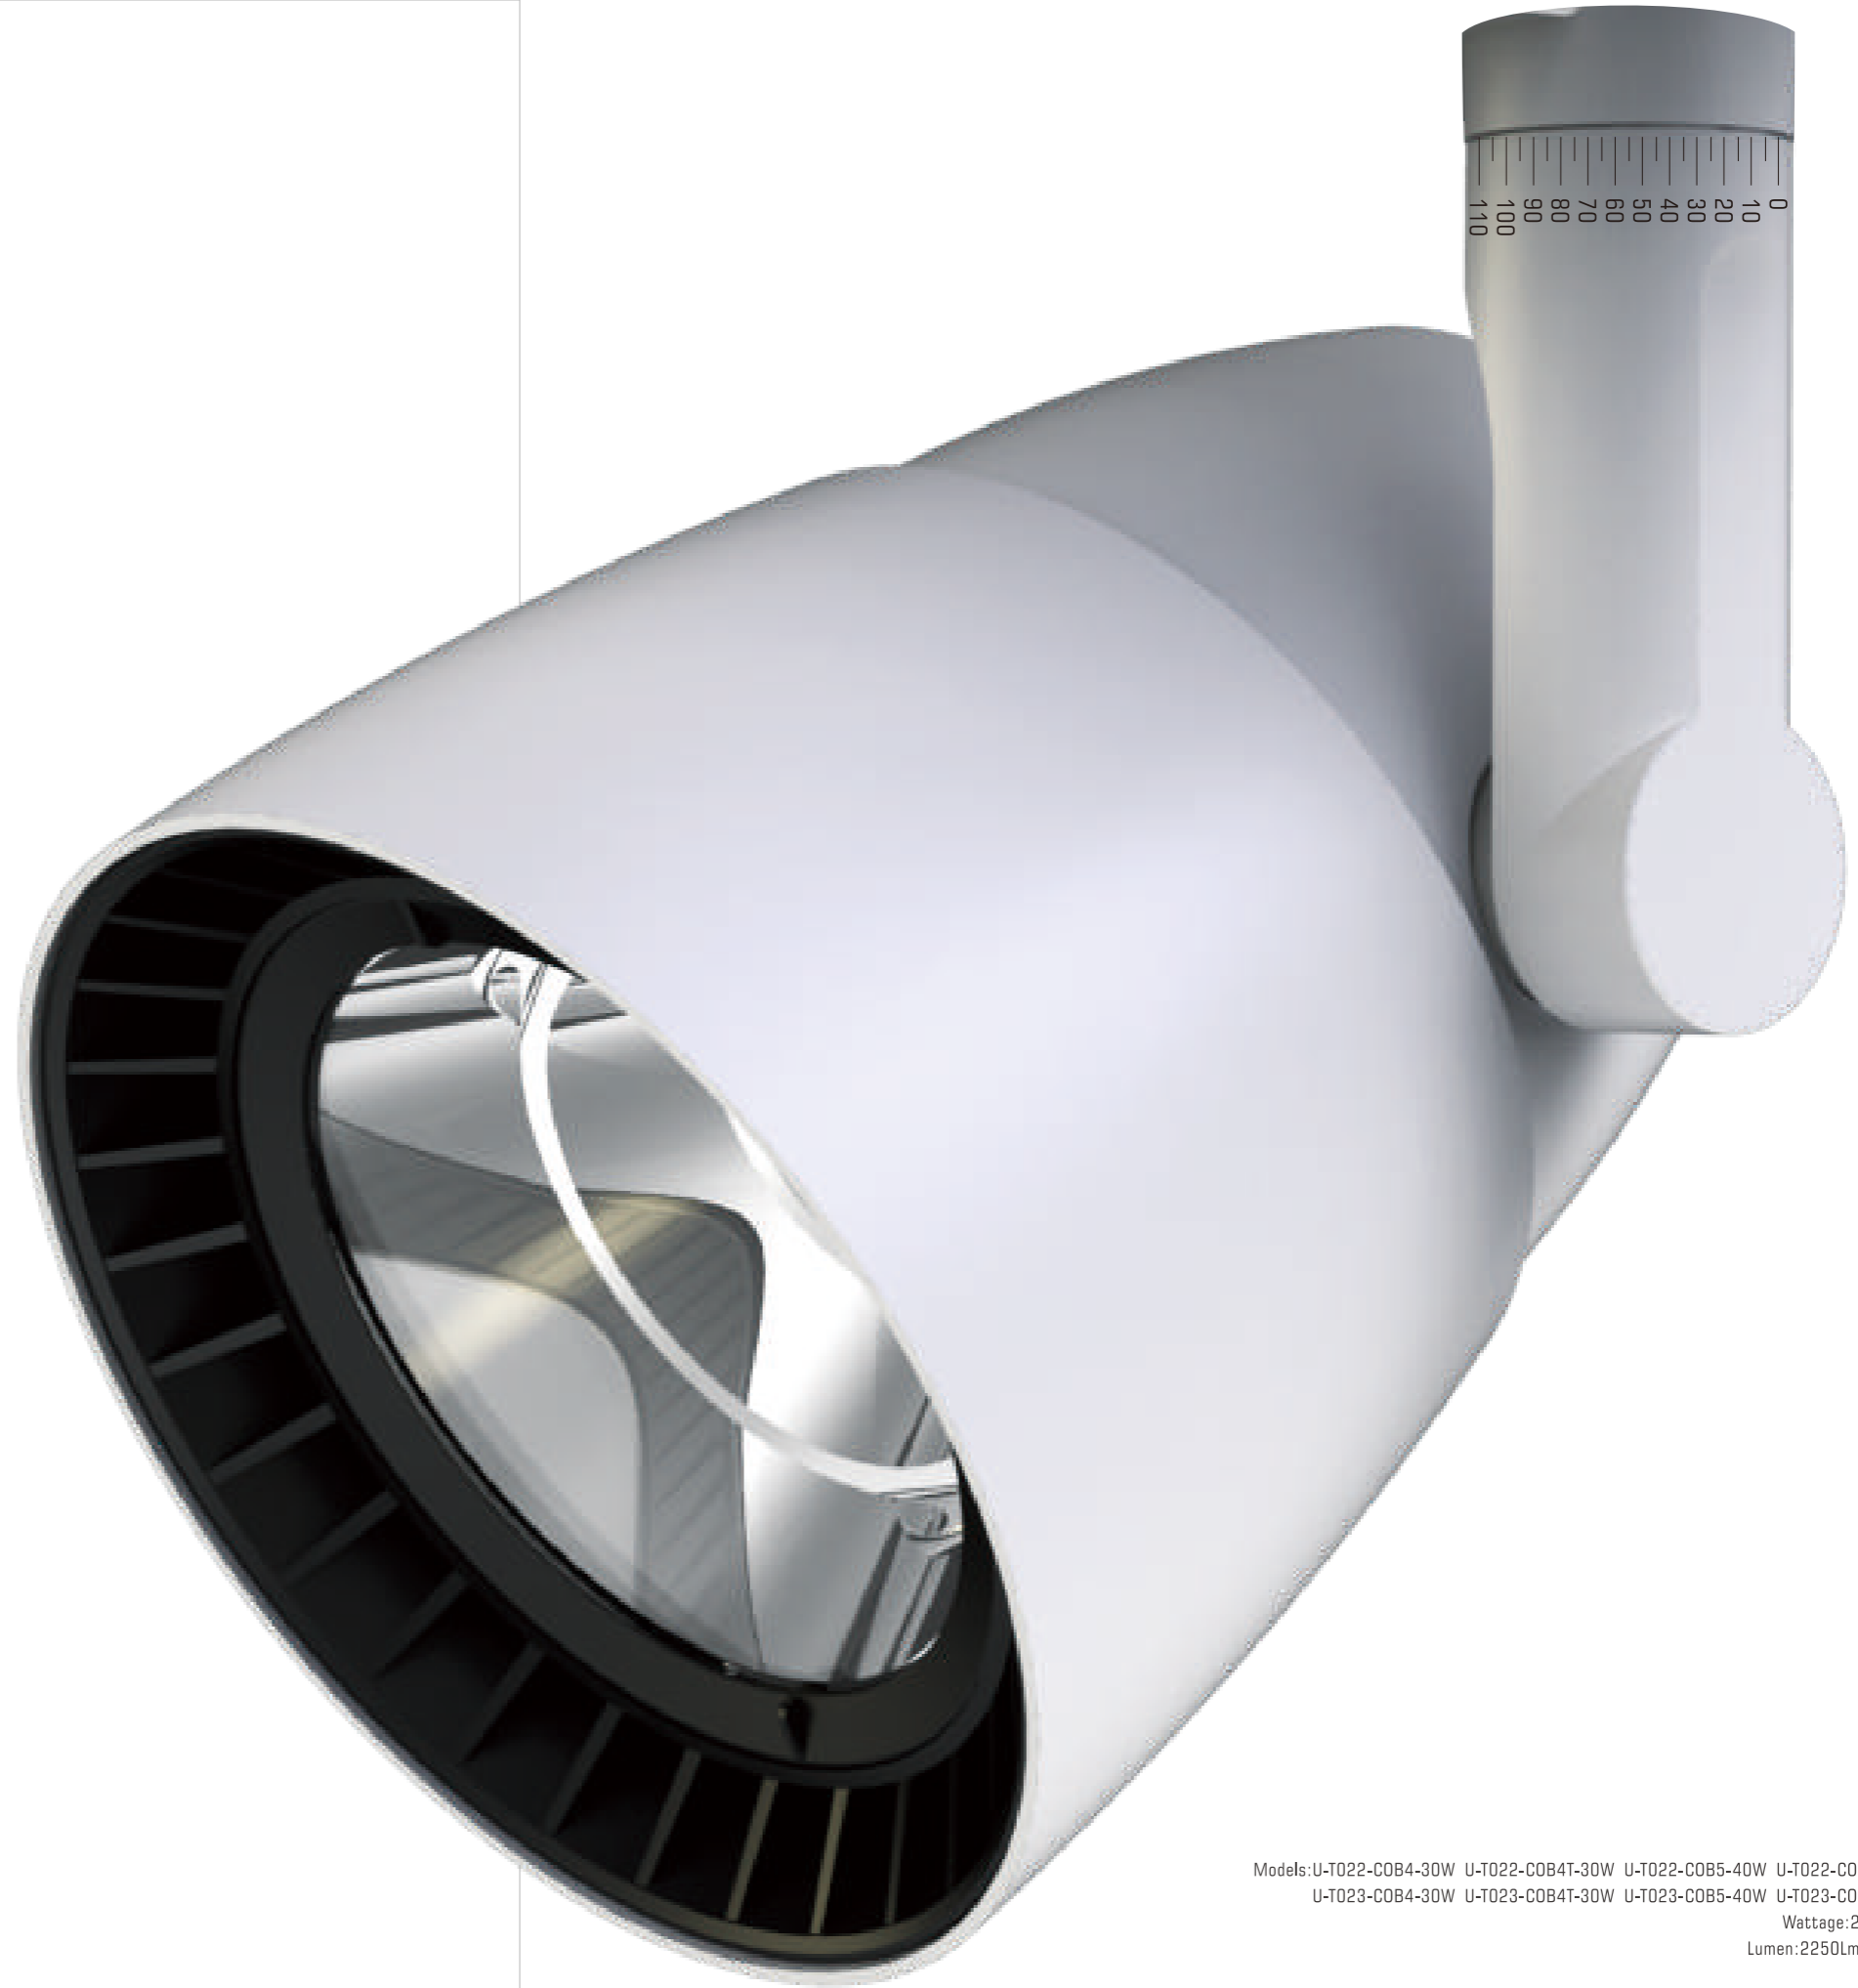

CREE **LEDs**

Feature:

- Track Luminaires LED Downlight
- Heatsink adopt high purity aluminum material, give optimal passive heat dissipation of the LED ARRAY. Increase Led lifespan and light efficiency.
- Suitable for Hotels, Museum, Shopping Mall.

Models: U-T022-COB4-30W U-T022-COB4T-30W U-T022-COB5-40W U-T022-COB5T-40W
U-T023-COB4-30W U-T023-COB4T-30W U-T023-COB5-40W U-T023-COB5T-40W
Wattage: 25W-40W
Lumen: 2250lm-3200lm