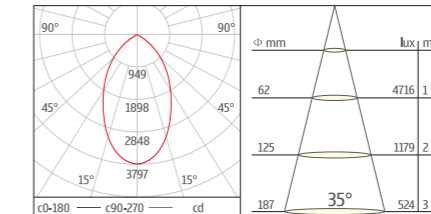

U-D001-COB4-20W-30