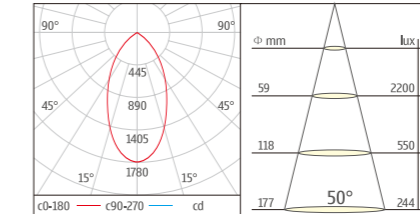

U-D025-COB6-25W-30