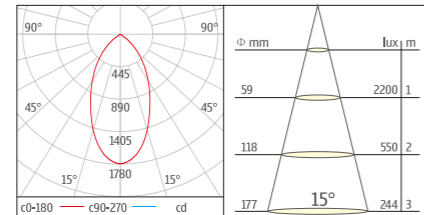

U-T023-COB5T-40W-30

Efficiency: 80 Lm/W
Life time: 30,000 hours (70% Lumen maintenance)
3 Years Guarantee