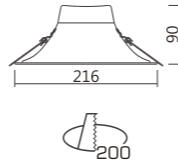

U-D026-SMD Downlight

IP20 High efficiency Alum-Mirror F CE UGR <19

U-D026-SMD8-21W Downlight Series
With external LED DRIVER (Dimmable or Non-Dimmable)
Lumen output: 1500Lm
SIZE: 540X540X540mm
CTN:27PCS

STANDARD MODEL

ORDER NO	Lumen output	Led Power	Voltage	Beam Angle	CCT	CRI	LED Brand
U-D026-SMD8-21W-30	1450Lm	21W	100-240V	90°	3000K	80	REFOND
U-D026-SMD8-21W-40	1450Lm	21W	100-240V	90°	4000K	80	REFOND
U-D026-SMD8-21W-60	1450Lm	21W	100-240V	90°	6000K	80	REFOND

U-D026-SMD8-21W-30

Efficiency: 75 Lm/W
Life time: 30,000 hours (70% Lumen maintenance)
3 Years Guarantee