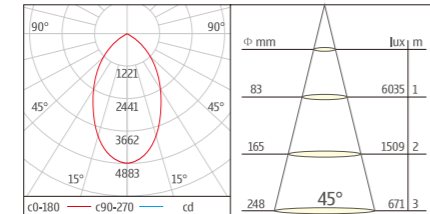

U-D003-COB6-35W-30

Efficiency:80 Lm/W
Life time:30.000 hours(70% Lumen maintenance)
3 Years Guarantee