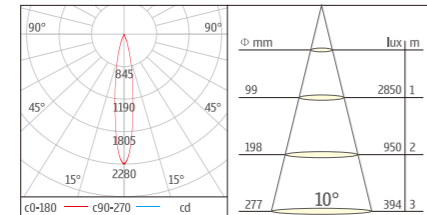

U-T020-COB5T-40W-30

Efficiency: 80 Lm/W
Life time: 30,000 hours (70% Lumen maintenance)
3 Years Guarantee