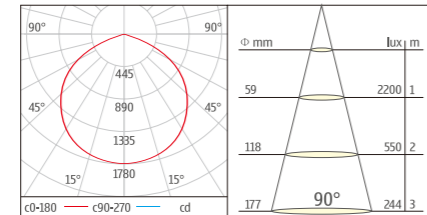

U-D026-SMD5-13W-30

Efficiency:75 Lm/W
Life time:30.000 hours(70% Lumen maintenance)
3 Years Guarantee