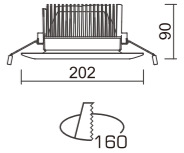

U-D025-COB Downlight

IP54 High efficiency Alum-Mirror F CE UGR <19

U-D025-COB5 Downlight Series
With external LED DRIVER (Dimmable or Non-Dimmable)
Lumen output:2000lm
SIZE: 550X550X550mm
CTN:27PCS

STANDARD MODEL								CREE LEDs
ORDER NO	Lumen output	Led Power	Voltage	Beam Angle	CCT	CRI	LED Brand	
U-D025-COB5-20W-30	1600Lm	20W	100-240V	50°	3000K	80	CREE	
U-D025-COB5-20W-40	1600Lm	20W	100-240V	50°	4000K	80	CREE	
U-D025-COB5-20W-60	1600Lm	20W	100-240V	50°	6000K	80	CREE	
U-D025-COB5-25W-30	2000Lm	25W	100-240V	50°	3000K	80	CREE	
U-D025-COB5-25W-40	2000Lm	25W	100-240V	50°	4000K	80	CREE	
U-D025-COB5-25W-60	2000Lm	25W	100-240V	50°	6000K	80	CREE	

Efficiency:80 Lm/W
Life time:30.000 hours(70% Lumen maintenance)
3 Years Guarantee

U-D025-COB Downlight

IP54 High efficiency Alum-Mirror F CE UGR <19

U-D025-COB6 Downlight Series
With external LED DRIVER (Dimmable or Non-Dimmable)
Lumen output:2400lm
SIZE: 550X550X550mm
CTN:27PCS

STANDARD MODEL								CREE LEDs
ORDER NO	Lumen output	Led Power	Voltage	Beam Angle	CCT	CRI	LED Brand	
U-D025-COB6-25W-30	2400Lm	25W	100-240V	50°	3000K	80	CREE	
U-D025-COB6-25W-40	2400Lm	25W	100-240V	50°	4000K	80	CREE	
U-D025-COB6-25W-60	2400Lm	25W	100-240V	50°	6000K	80	CREE	
U-D025-COB6-30W-30	2800Lm	30W	100-240V	50°	3000K	80	CREE	
U-D025-COB6-30W-40	2800Lm	30W	100-240V	50°	4000K	80	CREE	
U-D025-COB6-30W-60	2800Lm	30W	100-240V	50°	6000K	80	CREE	

Efficiency:80 Lm/W
Life time:30.000 hours(70% Lumen maintenance)
3 Years Guarantee