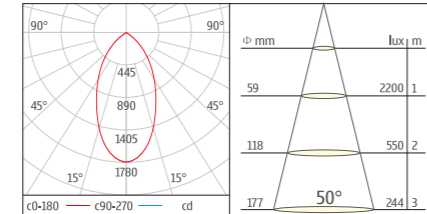

U-SD010-COB5-15W-30