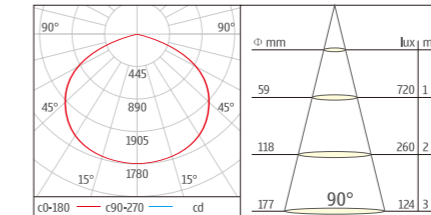

U-D011-SMD4-30

Efficiency: 75 Lm/W
Life time: 30,000 hours (70% Lumen maintenance)
3 Years Guarantee