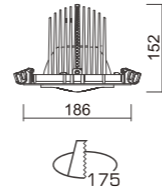

U-D001-COB Spotlight

IP20 High efficiency Alum-Mirror F CE 350° 60°

U-D001-COB6 Spotlight Series
With external LED DRIVER (Dimmable or Non-Dimmable)
Lumen output: 2400lm
SIZE: L450xW450xH590 mm
CTN: 12PCS

STANDARD MODEL

CREE LEDs

ORDER NO	Lumen output	Led Power	Voltage	Beam Angle	CCT	CRI	LED Brand
U-D001-COB6-30W-30	2400Lm	30W	100-240V	24/45°	3000K	80	CREE
U-D001-COB6-30W-40	2400Lm	30W	100-240V	24/45°	4000K	80	CREE
U-D001-COB6-30W-60	2400Lm	30W	100-240V	24/45°	6000K	80	CREE
U-D001-COB6-35W-30	2800Lm	35W	100-240V	24/45°	3000K	80	CREE
U-D001-COB6-35W-40	2800Lm	35W	100-240V	24/45°	4000K	80	CREE
U-D001-COB6-35W-60	2800Lm	35W	100-240V	24/45°	6000K	80	CREE

U-D001-COB6-30W-30

U-D001-COB6-35W-30

Efficiency: 80 Lm/W
Life time: 30,000 hours (70% Lumen maintenance)
3 Years Guarantee