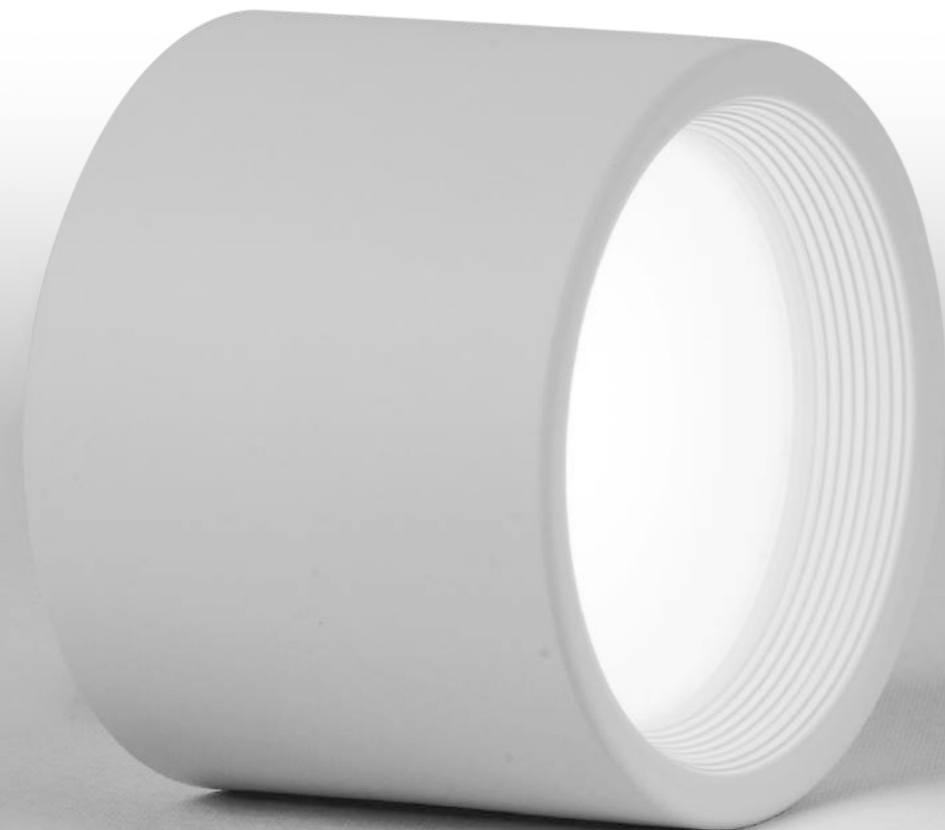

Surface mounted - SMD

- Size: 4"/6"/8"
- Wattage: 15W/ 25W/ 30W
- Size: R: $\Phi 130 \times H100$ / $\Phi 165 \times H115$ / $\Phi 200 \times H130$
- Fast and convenient installation. Simple appearance, no screw seen.
- Surface mounted, ceiling and pendant style.

Application:

- Home furnishing ,Boutique Traders Hotl, bazaar brand chain stores and other indoor lighting area