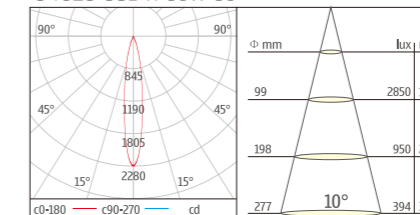

U-T023-COB4T-30W-30

Efficiency: 80 Lm/W
Life time: 30,000 hours (70% Lumen maintenance)
3 Years Guarantee