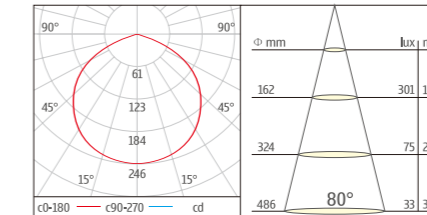

U-D007-SMD5-13W-30

Efficiency: 75 Lm/W
Life time: 30,000 hours (70% Lumen maintenance)
3 Years Guarantee