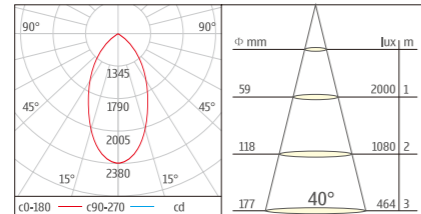

U-SD013-COB6-25W-30

Efficiency: 80 Lm/W
Life time: 30.000 hours (70% Lumen maintenance)
3 Years Guarantee