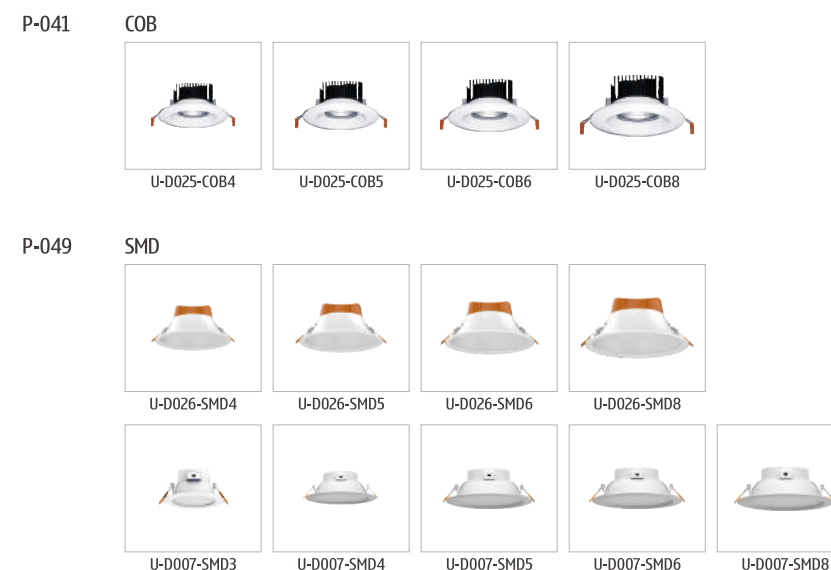

01 U-T020/U-T021/U-T022/U-T023 Track Spotlight

02 U-D001 / U-D002 Spotlight

03 U-D003 Adjustable Spotlight

04 U-D024 / U-D025 / U-D026 / U-D007 Downlight

04 U-D024 / U-D025 / U-D026 / U-D007 Downlight

05 U-SD010 / U-SD011 / U-SD013 Surface mounted