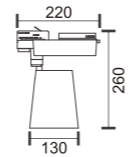

U-T020-COB Track Spotlight

U-T020-COB5 Track Spotlight Series
With external LED DRIVER (Dimmable or Non-Dimmable)
Lumen output: 3200lm
SIZE: 480X480X510mm
CTN: 27PCS

CREE LEDs

STANDARD MODEL

ORDER NO	Lumen output	Led Power	Voltage	Beam Angle	CCT	CRI	LED Brand
U-T020-COB5-40W-30	3200Lm	40W	100-240V	24/40/60°	3000K	80	CREE
U-T020-COB5-40W-40	3200Lm	40W	100-240V	24/40/60°	4000K	80	CREE
U-T020-COB5-40W-60	3200Lm	40W	100-240V	24/40/60°	6000K	80	CREE

U-T020-COB5-40W-30

Efficiency: 80 Lm/W
Life time: 30,000 hours (70% Lumen maintenance)
3 Years Guarantee

U-T020-COB5T Track Spotlight Series
With external LED DRIVER (Dimmable or Non-Dimmable)
Lumen output: 2950lm
SIZE: 480X480X510mm
CTN: 27PCS

CREE LEDs

STANDARD MODEL

ORDER NO	Lumen output	Led Power	Voltage	Beam Angle	CCT	CRI	LED Brand
U-T020-COB5T-40W-30	2950Lm	40W	100-240V	10/24°	3000K	80	CREE
U-T020-COB5T-40W-40	2950Lm	40W	100-240V	10/24°	4000K	80	CREE
U-T020-COB5T-40W-60	2950Lm	40W	100-240V	10/24°	6000K	80	CREE

U-T020-COB5T-40W-30

Efficiency: 80 Lm/W
Life time: 30,000 hours (70% Lumen maintenance)
3 Years Guarantee