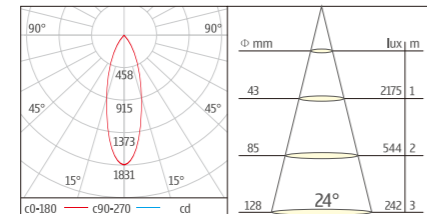

PAR20-SMD-30

Efficiency: 75 Lm/W
Life time: 20,000 hours (70% Lumen maintenance)
2 Years Guarantee