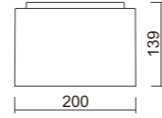

U-SD010-COB Surface mounted

IP20 High efficiency Alum-Mirror F CE UGR <19

U-SD010-COB8 Surface mounted Series
With external LED DRIVER (Dimmable or Non-Dimmable)
Lumen output: 3200lm
SIZE: 540X540X540mm
CTN: 27PCS

STANDARD MODEL

ORDER NO	Lumen output	Led Power	Voltage	Beam Angle	CCT	CRI	LED Brand
U-SD010-COB8-25W-30	2000Lm	25W	100-240V	50°	3000K	80	CREE
U-SD010-COB8-25W-40	2000Lm	25W	100-240V	50°	4000K	80	CREE
U-SD010-COB8-25W-60	2000Lm	25W	100-240V	50°	6000K	80	CREE
U-SD010-COB8-30W-30	2400Lm	30W	100-240V	50°	3000K	80	CREE
U-SD010-COB8-30W-40	2400Lm	30W	100-240V	50°	4000K	80	CREE
U-SD010-COB8-30W-60	2400Lm	30W	100-240V	50°	6000K	80	CREE

Efficiency: 80 Lm/W
Life time: 30,000 hours (70% Lumen maintenance)
3 Years Guarantee