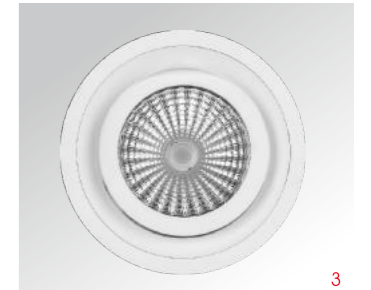

Accomplishment