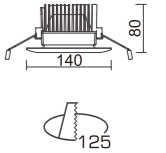

Application:

- Home furnishing ,Boutique Traders Hotl, bazaar brand chain stores and other indoor lighting area

U-D025-COB Downlight

Housing: Die-cast aluminum
Reflector: >85%

U-D025-COB4 Downlight Series
With external LED DRIVER (Dimmable or Non-Dimmable)
Lumen output: 1600lm
SIZE: 480X480X510mm
CTN:27PCS