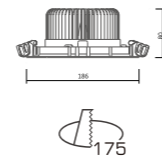

U-D003-COB Spotlight

IP20 High efficiency Alum-Mirror F CE 350° 20°

U-D003-COB6 Spotlight Series
With external LED DRIVER (Dimmable or Non-Dimmable)
Lumen output:2400lm
SIZE: 550X550X550mm
CTN:27PCS

STANDARD MODEL

ORDER NO	Lumen output	Led Power	Voltage	Beam Angle	CCT	CRI	LED Brand
U-D003-COB6-30W-30	2400Lm	30W	100-240V	24/45°	3000K	80	CREE
U-D003-COB6-30W-40	2400Lm	30W	100-240V	24/45°	4000K	80	CREE
U-D003-COB6-30W-60	2400Lm	30W	100-240V	24/45°	6000K	80	CREE
U-D003-COB6-35W-30	2800Lm	35W	100-240V	24/45°	3000K	80	CREE
U-D003-COB6-35W-40	2800Lm	35W	100-240V	24/45°	4000K	80	CREE
U-D003-COB6-35W-60	2800Lm	35W	100-240V	24/45°	6000K	80	CREE

Efficiency:80 Lm/W
Life time:30.000 hours(70% Lumen maintenance)
3 Years Guarantee