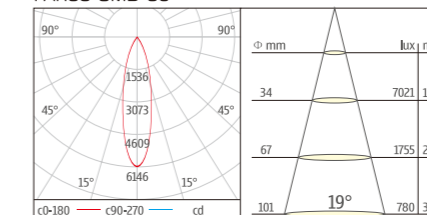

PAR38-SMD-30

Efficiency: 75 Lm/W
Life time: 20,000 hours (70% Lumen maintenance)
2 Years Guarantee