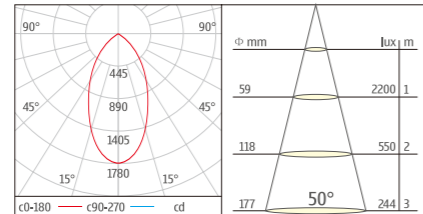

U-SD010-COB8-30W-30

Efficiency: 80 Lm/W
Life time: 30,000 hours (70% Lumen maintenance)
3 Years Guarantee