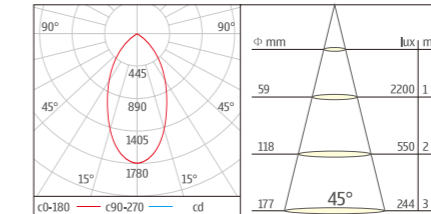

U-D002-COB4-15W-30

Efficiency: 80 Lm/W
Life time: 30,000 hours (70% Lumen maintenance)
3 Years Guarantee