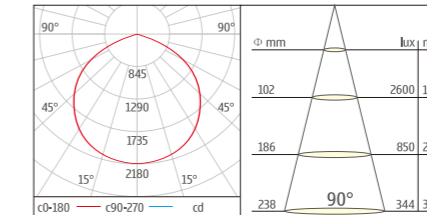

U-D026-SMD6-16W-30

Efficiency:75 Lm/W
Life time:30.000 hours(70% Lumen maintenance)
3 Years Guarantee