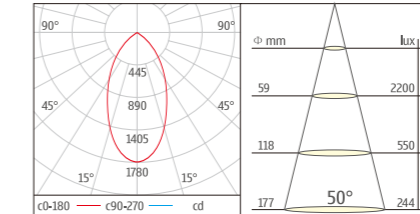

U-D024-COB6-25W-30