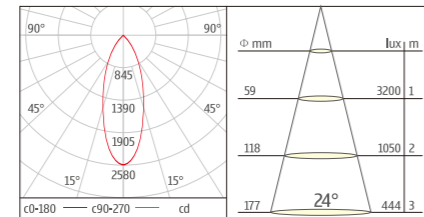

U-T022-COB5-40W-30

Efficiency: 80 Lm/W
Life time: 30,000 hours (70% Lumen maintenance)
3 Years Guarantee