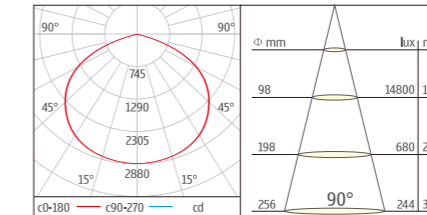

U-D011-SMD8-30

Efficiency: 75 Lm/W
Life time: 30,000 hours (70% Lumen maintenance)
3 Years Guarantee