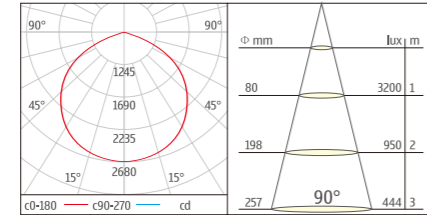

U-D026-SMD8-21W-30

Efficiency: 75 Lm/W
Life time: 30,000 hours (70% Lumen maintenance)
3 Years Guarantee