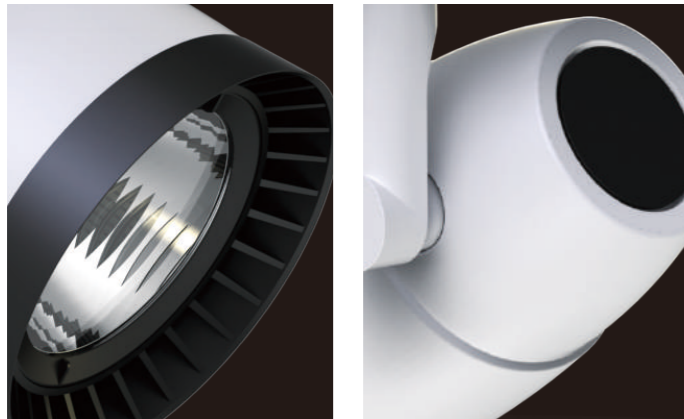

CREE **LEDs**

Feature:

- Track Luminaires LED Downlight
- Heatsink adopt high purity aluminum material, give optimal passive heat dissipation of the LED ARRAY. Increase Led lifespan and light efficiency.
- Suitable for Hotels, Museum, Shopping Mall.

Models: U-T022-COB4-30W U-T022-COB4T-30W U-T022-COB5-40W U-T022-COB5T-40W
U-T023-COB4-30W U-T023-COB4T-30W U-T023-COB5-40W U-T023-COB5T-40W
Wattage: 25W-40W
Lumen: 2250lm-3200lm