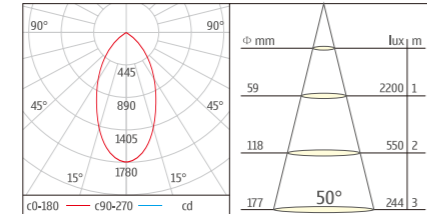

STANDARD MODEL

ORDER NO	Lumen output	Led Power	Voltage	Beam Angle	CCT	CRI	LED Brand
U-D024-COB8-35W-30	2800Lm	35W	100-240V	50°	3000K	80	CREE
U-D024-COB8-35W-40	2800Lm	35W	100-240V	50°	4000K	80	CREE
U-D024-COB8-35W-60	2800Lm	35W	100-240V	50°	6000K	80	CREE
U-D024-COB8-40W-30	3200Lm	40W	100-240V	50°	3000K	80	CREE
U-D024-COB8-40W-40	3200Lm	40W	100-240V	50°	4000K	80	CREE
U-D024-COB8-40W-60	3200Lm	40W	100-240V	50°	6000K	80	CREE

U-D024-COB8-35W-30