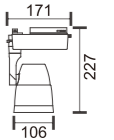

STANDARD MODEL

ORDER NO	Lumen output	Led Power	Voltage	Beam Angle	CCT	CRI	LED Brand
U-T023-COB4-30W-30	2400Lm	30W	100-240V	24/40/60°	3000K	80	CREE
U-T023-COB4-30W-40	2400Lm	30W	100-240V	24/40/60°	4000K	80	CREE
U-T023-COB4-30W-60	2400Lm	30W	100-240V	24/40/60°	6000K	80	CREE