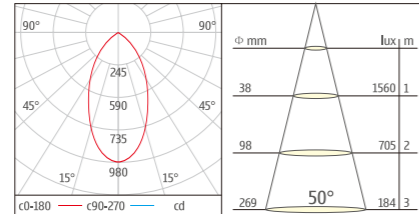

U-D024-COB5-20W-30