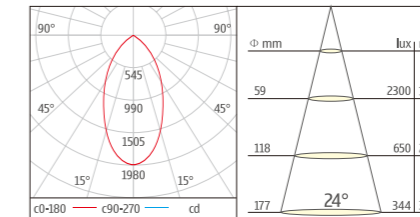

U-T021-COB4-30W-30

Efficiency: 80 Lm/W
Life time: 30,000 hours (70% Lumen maintenance)
3 Years Guarantee