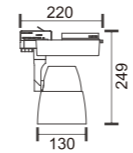

U-T022-COB Track Spotlight

U-T022-COB5 Track Spotlight Series
With external LED DRIVER (Dimmable or Non-Dimmable)
Lumen output: 3200lm
SIZE: 480X480X510mm
CTN: 27PCS

STANDARD MODEL

ORDER NO	Lumen output	Led Power	Voltage	Beam Angle	CCT	CRI	LED Brand
U-T022-COB5-40W-30	3200Lm	40W	100-240V	24/40/60°	3000K	80	CREE
U-T022-COB5-40W-40	3200Lm	40W	100-240V	24/40/60°	4000K	80	CREE
U-T022-COB5-40W-60	3200Lm	40W	100-240V	24/40/60°	6000K	80	CREE

U-T022-COB5-40W-30

Efficiency: 80 Lm/W
Life time: 30,000 hours (70% Lumen maintenance)
3 Years Guarantee

U-T022-COB5T Track Spotlight Series
With external LED DRIVER (Dimmable or Non-Dimmable)
Lumen output: 2950lm
SIZE: 480X480X510mm
CTN: 27PCS

STANDARD MODEL

ORDER NO	Lumen output	Led Power	Voltage	Beam Angle	CCT	CRI	LED Brand
U-T022-COB5T-40W-30	2950Lm	40W	100-240V	10/24°	3000K	80	CREE
U-T022-COB5T-40W-40	2950Lm	40W	100-240V	10/24°	4000K	80	CREE
U-T022-COB5T-40W-60	2950Lm	40W	100-240V	10/24°	6000K	80	CREE

U-T022-COB5T-40W-30

Efficiency: 80 Lm/W
Life time: 30,000 hours (70% Lumen maintenance)
3 Years Guarantee