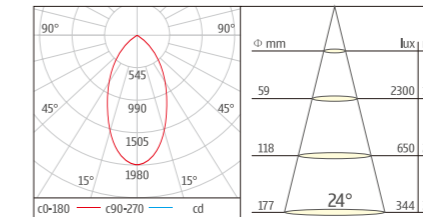

U-T020-COB4-30W-30

Efficiency: 80 Lm/W
Life time: 30,000 hours (70% Lumen maintenance)
3 Years Guarantee