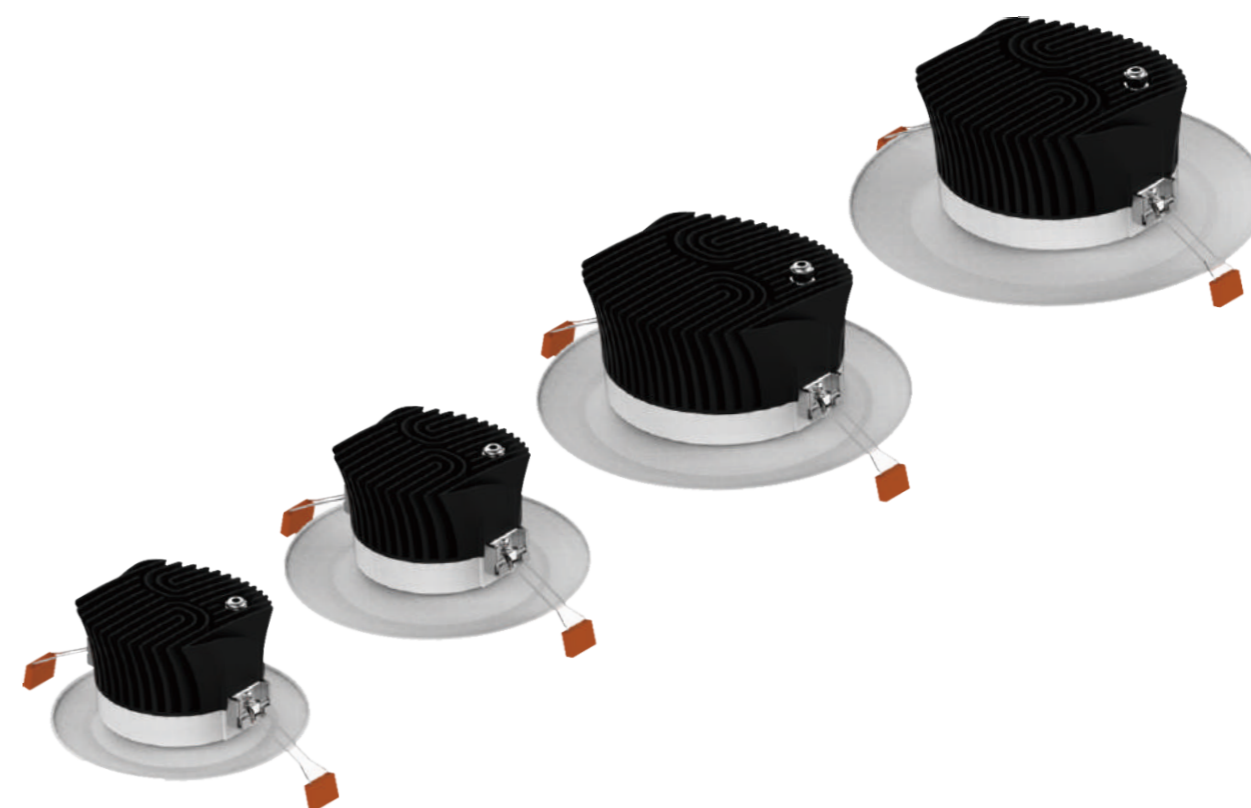

U-D025-COB Downlight

IP54 High efficiency Alum-Mirror UGR <19

U-D025-COB8 Downlight Series
With external LED DRIVER (Dimmable or Non-Dimmable)
Lumen output: 3200lm
SIZE: 540X540X540mm
CTN: 27PCS

STANDARD MODEL

CREE LED

ORDER NO	Lumen output	Led Power	Voltage	Beam Angle	CCT	CRI	LED Brand
U-D025-COB8-35W-30	2800Lm	35W	100-240V	50°	3000K	80	CREE
U-D025-COB8-35W-40	2800Lm	35W	100-240V	50°	4000K	80	CREE
U-D025-COB8-35W-60	2800Lm	35W	100-240V	50°	6000K	80	CREE
U-D025-COB8-40W-30	3200Lm	40W	100-240V	50°	3000K	80	CREE
U-D025-COB8-40W-40	3200Lm	40W	100-240V	50°	4000K	80	CREE
U-D025-COB8-40W-60	3200Lm	40W	100-240V	50°	6000K	80	CREE

U-D025-COB8-35W-30

U-D025-COB8-40W-30

Efficiency: 80 Lm/W
Life time: 30,000 hours (70% Lumen maintenance)
3 Years Guarantee