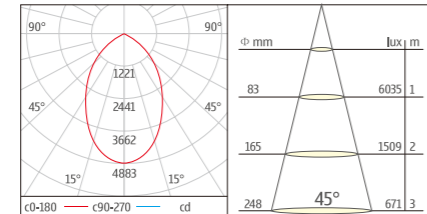

U-D001-COB6-35W-30

Efficiency: 80 Lm/W
Life time: 30,000 hours (70% Lumen maintenance)
3 Years Guarantee