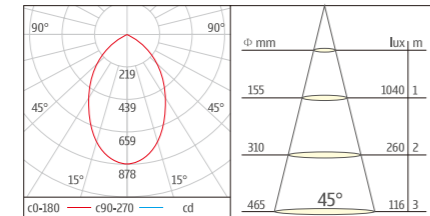

STANDARD MODEL

ORDER NO	Lumen output	Led Power	Voltage	Beam Angle	CCT	CRI	LED Brand
U-D002-COB6-30W-30	2200Lm	30W	100-240V	45°	3000K	80	CREE
U-D002-COB6-30W-40	2200Lm	30W	100-240V	45°	4000K	80	CREE
U-D002-COB6-30W-60	2200Lm	30W	100-240V	45°	6000K	80	CREE
U-D002-COB6-35W-30	2550Lm	35W	100-240V	45°	3000K	80	CREE
U-D002-COB6-35W-40	2550Lm	35W	100-240V	45°	4000K	80	CREE
U-D002-COB6-35W-60	2550Lm	35W	100-240V	45°	6000K	80	CREE

U-D002-COB6-30W-30