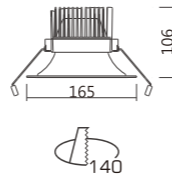

U-D024-COB Downlight

IP54 High efficiency Alum-Mirror F CE UGR <19

U-D024-COB5 Downlight Series
With external LED DRIVER (Dimmable or Non-Dimmable)
Lumen output:2000lm
SIZE: L540xW540xH540mm
CTN:27PCS

STANDARD MODEL		CREE LEDs						
ORDER NO	Lumen output	Led Power	Voltage	Beam Angle	CCT	CRI	LED Brand	
U-D024-COB5-20W-30	1600Lm	20W	100-240V	50°	3000K	80	CREE	
U-D024-COB5-20W-40	1600Lm	20W	100-240V	50°	4000K	80	CREE	
U-D024-COB5-20W-60	1600Lm	20W	100-240V	50°	6000K	80	CREE	
U-D024-COB5-25W-30	2000Lm	25W	100-240V	50°	3000K	80	CREE	
U-D024-COB5-25W-40	2000Lm	25W	100-240V	50°	4000K	80	CREE	
U-D024-COB5-25W-60	2000Lm	25W	100-240V	50°	6000K	80	CREE	

Efficiency:80 Lm/W
Life time:30.000 hours(70% Lumen maintenance)
3 Years Guarantee

U-D024-COB Downlight

IP54 High efficiency Alum-Mirror F CE UGR <19

U-D024-COB6 Downlight Series
With external LED DRIVER (Dimmable or Non-Dimmable)
Lumen output:2400lm
SIZE: L540xW540xH540mm
CTN:27PCS

STANDARD MODEL		CREE LEDs						
ORDER NO	Lumen output	Led Power	Voltage	Beam Angle	CCT	CRI	LED Brand	
U-D024-COB6-25W-30	2400Lm	25W	100-240V	50°	3000K	80	CREE	
U-D024-COB6-25W-40	2400Lm	25W	100-240V	50°	4000K	80	CREE	
U-D024-COB6-25W-60	2400Lm	25W	100-240V	50°	6000K	80	CREE	
U-D024-COB6-30W-30	2800Lm	30W	100-240V	50°	3000K	80	CREE	
U-D024-COB6-30W-40	2800Lm	30W	100-240V	50°	4000K	80	CREE	
U-D024-COB6-30W-60	2800Lm	30W	100-240V	50°	6000K	80	CREE	

Efficiency:80 Lm/W
Life time:30.000 hours(70% Lumen maintenance)
3 Years Guarantee