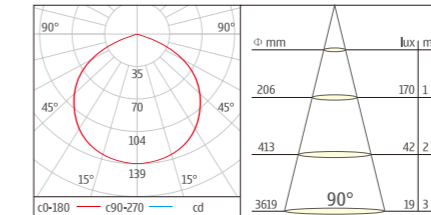

U-D007-SMD3-8W-30

Efficiency:75 Lm/W
Life time:30.000 hours(70% Lumen maintenance)
3 Years Guarantee