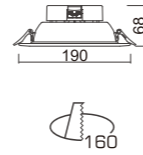

U-D007-SMD Downlight

U-D007-SMD6-16W Downlight Series
With external LED DRIVER (Dimmable or Non-Dimmable)
Lumen output: 1350Lm
SIZE: 550X550X550mm
CTN:27PCS

STANDARD MODEL

ORDER NO	Lumen output	Led Power	Voltage	Beam Angle	CCT	CRI	LED Brand
U-D007-SMD6-16W-30	1100Lm	16W	100-240V	80°	3000K	80	REFOND
U-D007-SMD6-16W-40	1100Lm	16W	100-240V	80°	4000K	80	REFOND
U-D007-SMD6-16W-60	1100Lm	16W	100-240V	80°	6000K	80	REFOND

Efficiency: 75 Lm/W
Life time: 30,000 hours (70% Lumen maintenance)
3 Years Guarantee

U-D007-SMD Downlight

U-D007-SMD8-20W Downlight Series
With external LED DRIVER (Dimmable or Non-Dimmable)
Lumen output: 1500Lm
SIZE: 540X540X540mm
CTN:27PCS

STANDARD MODEL

ORDER NO	Lumen output	Led Power	Voltage	Beam Angle	CCT	CRI	LED Brand
U-D007-SMD8-20W-30	1500Lm	20W	100-240V	90°	3000K	80	REFOND
U-D007-SMD8-20W-40	1500Lm	20W	100-240V	90°	4000K	80	REFOND
U-D007-SMD8-20W-60	1500Lm	20W	100-240V	90°	6000K	80	REFOND

Efficiency: 75 Lm/W
Life time: 30,000 hours (70% Lumen maintenance)
3 Years Guarantee