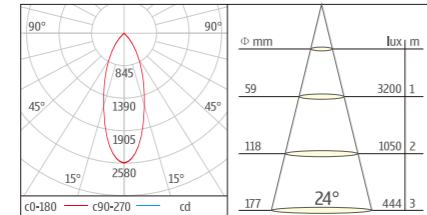

U-T020-COB5-40W-30

Efficiency: 80 Lm/W
Life time: 30,000 hours (70% Lumen maintenance)
3 Years Guarantee