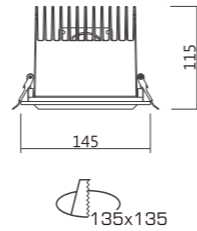

U-D002-COB Spotlight

IP20 High efficiency Alum-Mirror F CE 60°

U-D002-COB6 Spotlight Series
With external LED DRIVER (Dimmable or Non-Dimmable)
Lumen output:2400lm
SIZE: 550X550X550mm
CTN:27PCS

STANDARD MODEL

ORDER NO	Lumen output	Led Power	Voltage	Beam Angle	CCT	CRI	LED Brand
U-D002-COB6-30W-30	2200Lm	30W	100-240V	45°	3000K	80	CREE
U-D002-COB6-30W-40	2200Lm	30W	100-240V	45°	4000K	80	CREE
U-D002-COB6-30W-60	2200Lm	30W	100-240V	45°	6000K	80	CREE
U-D002-COB6-35W-30	2550Lm	35W	100-240V	45°	3000K	80	CREE
U-D002-COB6-35W-40	2550Lm	35W	100-240V	45°	4000K	80	CREE
U-D002-COB6-35W-60	2550Lm	35W	100-240V	45°	6000K	80	CREE

Efficiency:80 Lm/W
Life time:30.000 hours(70% Lumen maintenance)
3 Years Guarantee