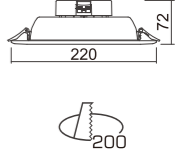

U-D007-SMD Downlight

U-D007-SMD6-16W Downlight Series
With external LED DRIVER (Dimmable or Non-Dimmable)
Lumen output: 1350Lm
SIZE: 550X550X550mm
CTN:27PCS

STANDARD MODEL

ORDER NO	Lumen output	Led Power	Voltage	Beam Angle	CCT	CRI	LED Brand
U-D007-SMD6-16W-30	1100Lm	16W	100-240V	80°	3000K	80	REFOND
U-D007-SMD6-16W-40	1100Lm	16W	100-240V	80°	4000K	80	REFOND
U-D007-SMD6-16W-60	1100Lm	16W	100-240V	80°	6000K	80	REFOND

Efficiency: 75 Lm/W
Life time: 30,000 hours (70% Lumen maintenance)
3 Years Guarantee

U-D007-SMD Downlight

U-D007-SMD8-20W Downlight Series
With external LED DRIVER (Dimmable or Non-Dimmable)
Lumen output: 1500Lm
SIZE: 540X540X540mm
CTN:27PCS

STANDARD MODEL

ORDER NO	Lumen output	Led Power	Voltage	Beam Angle	CCT	CRI	LED Brand
U-D007-SMD8-20W-30	1500Lm	20W	100-240V	90°	3000K	80	REFOND
U-D007-SMD8-20W-40	1500Lm	20W	100-240V	90°	4000K	80	REFOND
U-D007-SMD8-20W-60	1500Lm	20W	100-240V	90°	6000K	80	REFOND

Efficiency: 75 Lm/W
Life time: 30,000 hours (70% Lumen maintenance)
3 Years Guarantee