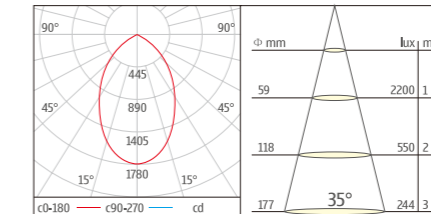

U-D003-COB4-20W-30