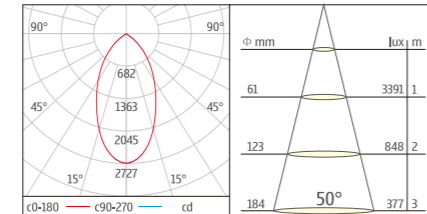

U-D024-COB8-40W-30

Efficiency: 80 Lm/W
Life time: 30,000 hours (70% Lumen maintenance)
3 Years Guarantee