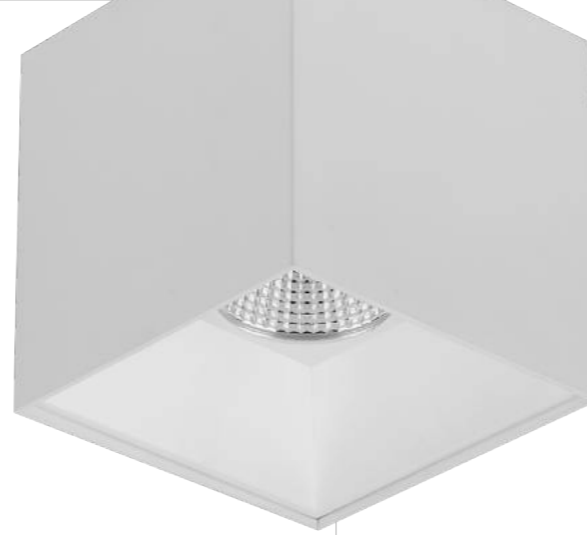

U-SD010-COB8-25W-30

U-SD010-COB8-30W-30

Efficiency: 80 Lm/W
Life time: 30,000 hours (70% Lumen maintenance)
3 Years Guarantee

CREE LEDs

Feature:

- Products adopt deep anti-glare design, solved traditional glare eyes problem.
- Heatsink adopt high purity aluminum material, give optimal passive heat dissipation of the LED ARRAY. Increase Led lifespan and light efficiency.
- Suitable for Hotels, Museum, Shopping Mall.