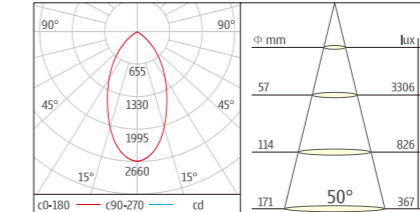

U-D025-COB6-30W-30