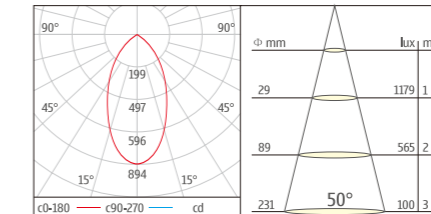

U-D024-COB4-15W-30