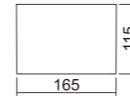

U-SD013-COB Surface mounted

IP20 High efficiency Alum-Mirror F CE UGR <19

U-SD013-COB6 Surface mounted Series
With external LED DRIVER (Dimmable or Non-Dimmable)
Lumen output: 2400lm
SIZE: 550X550X550mm
CTN: 27PCS

STANDARD MODEL

ORDER NO	Lumen output	Led Power	Voltage	Beam Angle	CCT	CRI	LED Brand
U-SD013-COB6-20W-30	1500Lm	20W	100-240V	40°	3000K	80	CREE
U-SD013-COB6-20W-40	1500Lm	20W	100-240V	40°	4000K	80	CREE
U-SD013-COB6-20W-60	1500Lm	20W	100-240V	40°	6000K	80	CREE
U-SD013-COB6-25W-30	1500Lm	25W	100-240V	40°	3000K	80	CREE
U-SD013-COB6-25W-40	2000Lm	25W	100-240V	40°	4000K	80	CREE
U-SD013-COB6-25W-60	2000Lm	25W	100-240V	40°	6000K	80	CREE

Efficiency: 80 Lm/W
Life time: 30.000 hours (70% Lumen maintenance)
3 Years Guarantee