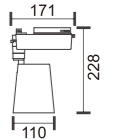

STANDARD MODEL

ORDER NO	Lumen output	Led Power	Voltage	Beam Angle	CCT	CRI	LED Brand
U-T020-COB4-30W-30	2400Lm	30W	100-240V	24/40/60°	3000K	80	CREE
U-T020-COB4-30W-40	2400Lm	30W	100-240V	24/40/60°	4000K	80	CREE
U-T020-COB4-30W-60	2400Lm	30W	100-240V	24/40/60°	6000K	80	CREE