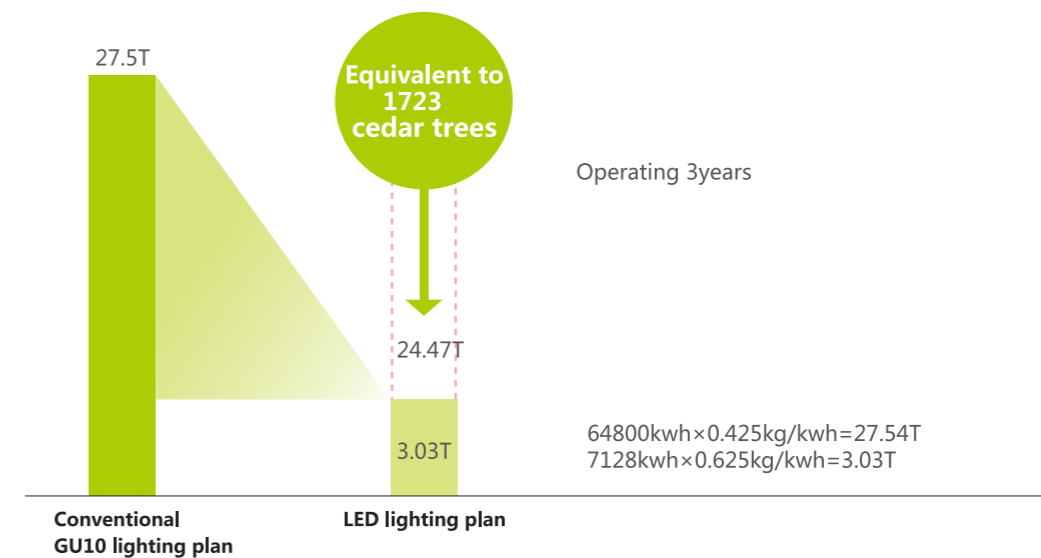

Reduction in CO2 Emissions

1. Take 100pcs GU10, for sample: 12business hours/day, 360business days/yr, Co2 emissions: 0.425kg/kwh Take 100pcs GU10, for sample,

2. Annual CO2 absorption by cedar trees: Approx. 14.2tonnes (assuming 1000 trees/na)*