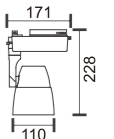

STANDARD MODEL

ORDER NO	Lumen output	Led Power	Voltage	Beam Angle	CCT	CRI	LED Brand
U-T022-COB4-30W-30	2400Lm	30W	100-240V	24/40/60°	3000K	80	CREE
U-T022-COB4-30W-40	2400Lm	30W	100-240V	24/40/60°	4000K	80	CREE
U-T022-COB4-30W-60	2400Lm	30W	100-240V	24/40/60°	6000K	80	CREE