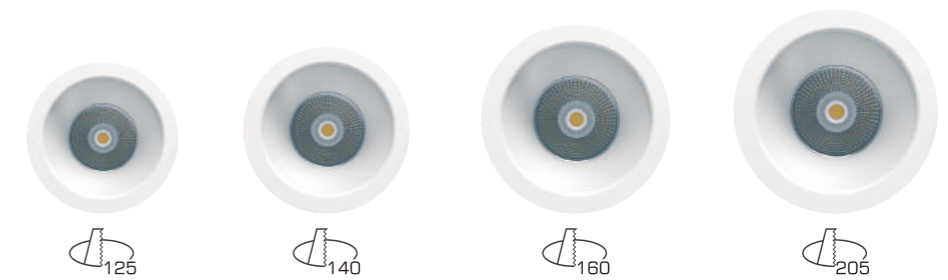

U-D003-COB6-30W-30

U-D003-COB6-35W-30

Efficiency:80 Lm/W
Life time:30.000 hours(70% Lumen maintenance)
3 Years Guarantee

CREE LEDs

Feature:

- Products adopt deep anti-glare design, solved traditional glare eyes problem.
- Heatsink adopt high purity aluminum material, give optimal passive heat dissipation of the LED ARRAY. Increase Led lifespan and light efficiency.
- Suitable for Hotels, Museum, Shopping Mall.