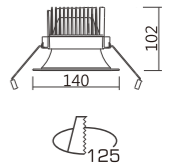

Feature:

- The lighting fixture are anti-glare design.
- Suitable LED Chip: Lighting fixture is suitable for COB LED Chip.
  The structure parts are designed base on CREE, Bridgelux, Cree COB LED Chip.
- Material: The material of Heatsink, reflector, front ring is high purity aluminium.
  Heatsink and front ring are connected by rotation way.
- Appearance and structure are patented. Easy installation can save much labor cost.
- Beam angle: 50°

Application:

- Home furnishing ,Boutique Traders Hotl, bazaar brand chain stores and other indoor lighting area

STANDARD MODEL

ORDER NO	Lumen output	Led Power	Voltage	Beam Angle	CCT	CRI	LED Brand
U-D024-COB4-15W-30	1200Lm	15W	100-240V	50°	3000K	80	CREE
U-D024-COB4-15W-40	1200Lm	15W	100-240V	50°	4000K	80	CREE
U-D024-COB4-15W-60	1200Lm	15W	100-240V	50°	6000K	80	CREE
U-D024-COB4-20W-30	1600Lm	20W	100-240V	50°	3000K	80	CREE
U-D024-COB4-20W-40	1600Lm	20W	100-240V	50°	4000K	80	CREE
U-D024-COB4-20W-60	1600Lm	20W	100-240V	50°	6000K	80	CREE