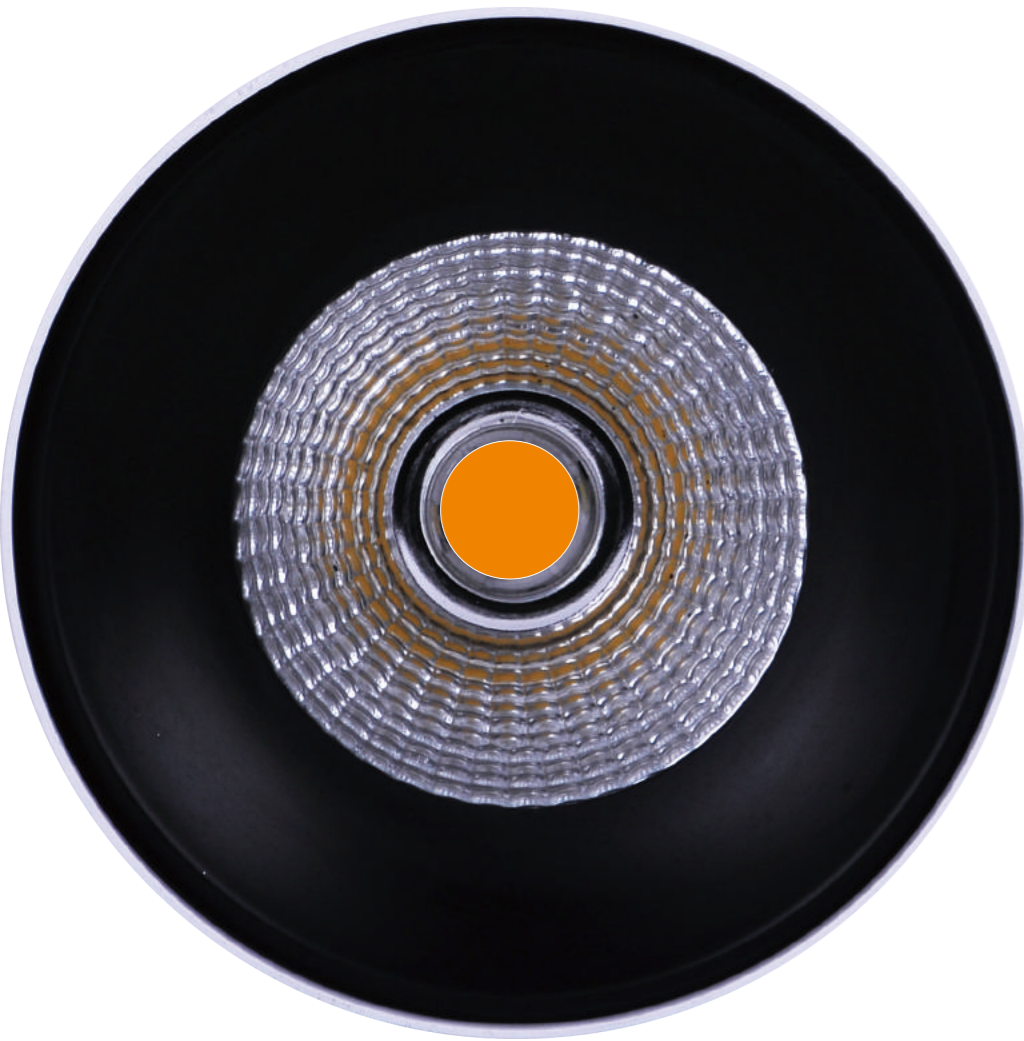

Surface mounted - COB

- Size: 4"/6"
- Wattage: 18W/ 25W
- Size: Φ140xH150 / Φ170xH160
- Light guide pipe: Light more soft and anti-glare.
- Extraordinary Reflector: Reflector outer ring colorful painted.
- Fast and convenient installation. Simple appearance, no screw seen.
- Surface mounted, ceiling and pendant style.

Application:

- Home furnishing ,Boutique Traders Hotel, bazaar brand chain stores and other indoor lighting area

Mounting ring color

U-SD010-COB Surface mounted

IP20 High efficiency Lumi-Mirror F CE UGR <19