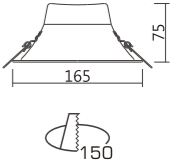

STANDARD MODEL

ORDER NO	Lumen output	Led Power	Voltage	Beam Angle	CCT	CRI	LED Brand
U-D026-SMD6-16W-30	1100Lm	16W	100-240V	90°	3000K	80	REFOND
U-D026-SMD6-16W-40	1100Lm	16W	100-240V	90°	4000K	80	REFOND
U-D026-SMD6-16W-60	1100Lm	16W	100-240V	90°	6000K	80	REFOND