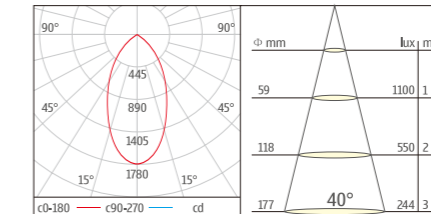

U-SD013-COB4-15W-30

U-SD013-COB4-20W-30

Efficiency: 70 Lm/W
Life time: 30,000 hours (70% Lumen maintenance)
3 Years Guarantee

Surface mounted - COB

- Size: 4"/6"
- Wattage: 18W/ 25W
- Product Size: 120x120x100 150x150x150
- Light guide pipe: Light more soft and anti-glare.
- Extraordinary Reflector: Reflector outer ring colorful painted.
- Fast and convenient installation. Simple appearance, no screw seen.
- Surface mounted, ceiling and pendant style.