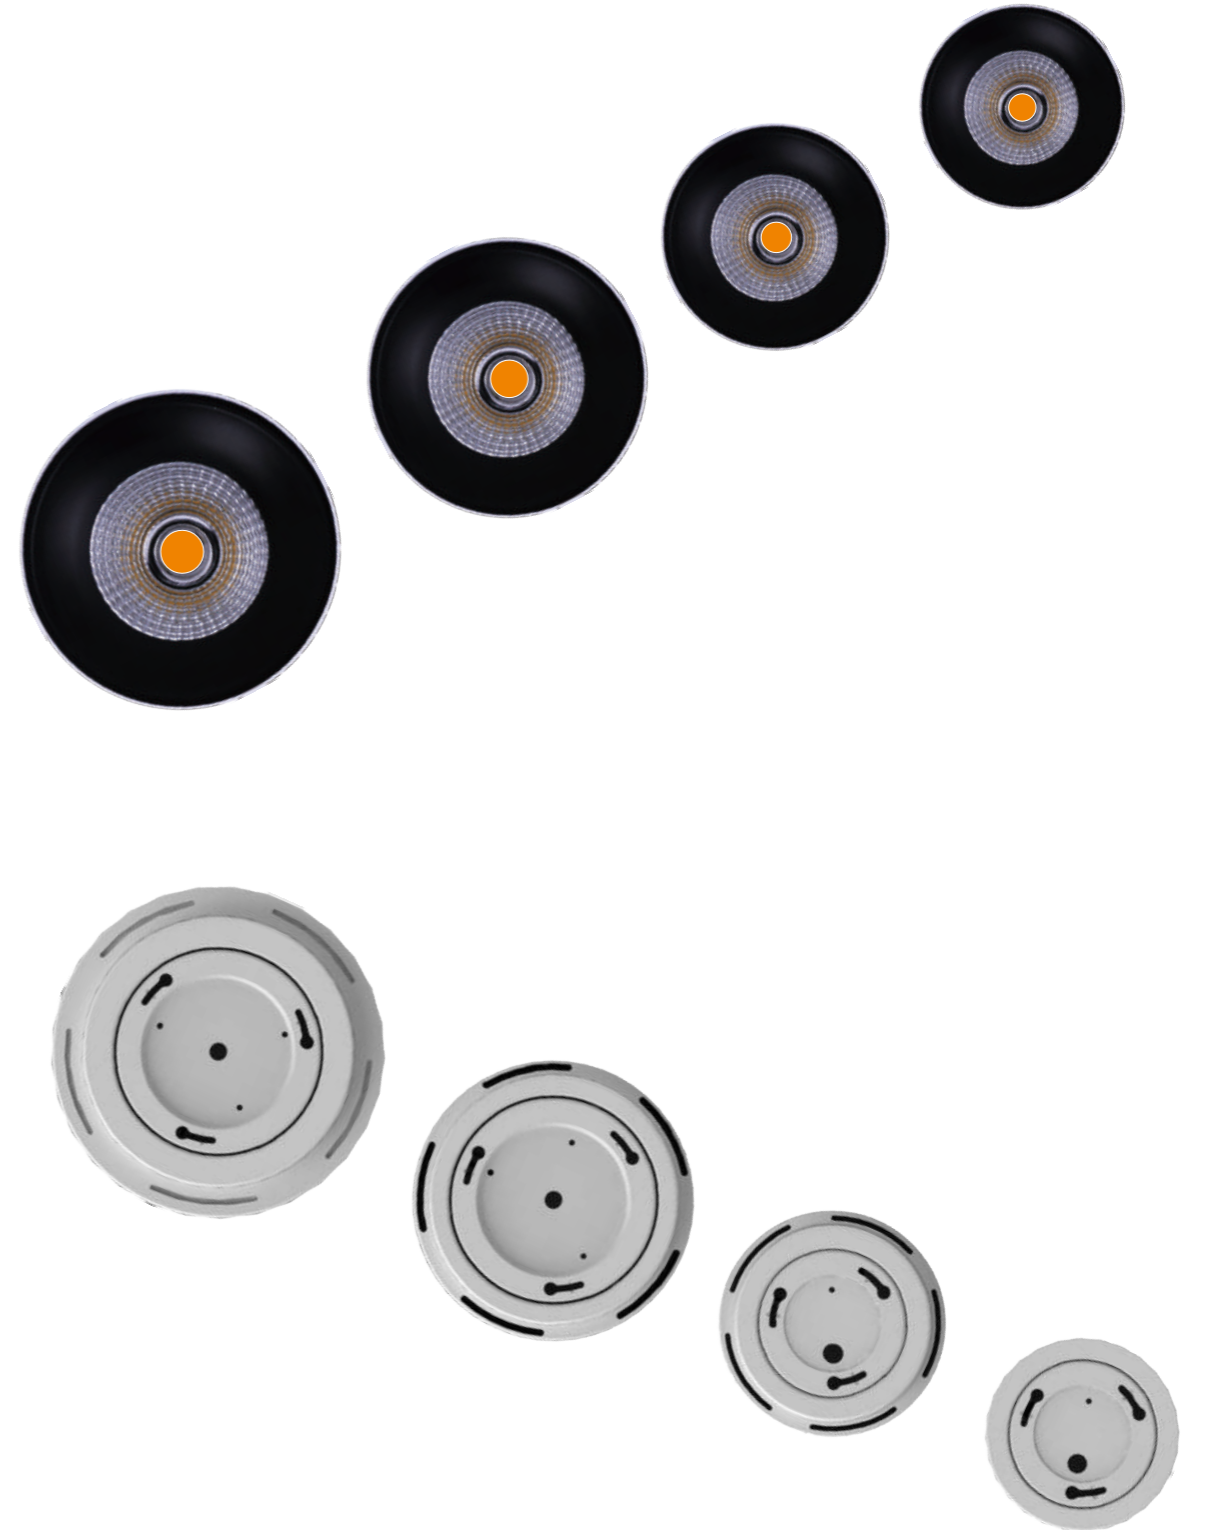

U-SD010-COB Surface mounted

IP20 High efficiency Alum-Mirror F CE UGR <19

U-SD010-COB8 Surface mounted Series
With external LED DRIVER (Dimmable or Non-Dimmable)
Lumen output: 3200lm
SIZE: 540X540X540mm
CTN: 27PCS

STANDARD MODEL

ORDER NO	Lumen output	Led Power	Voltage	Beam Angle	CCT	CRI	LED Brand
U-SD010-COB8-25W-30	2000Lm	25W	100-240V	50°	3000K	80	CREE
U-SD010-COB8-25W-40	2000Lm	25W	100-240V	50°	4000K	80	CREE
U-SD010-COB8-25W-60	2000Lm	25W	100-240V	50°	6000K	80	CREE
U-SD010-COB8-30W-30	2400Lm	30W	100-240V	50°	3000K	80	CREE
U-SD010-COB8-30W-40	2400Lm	30W	100-240V	50°	4000K	80	CREE
U-SD010-COB8-30W-60	2400Lm	30W	100-240V	50°	6000K	80	CREE

Efficiency: 80 Lm/W
Life time: 30,000 hours (70% Lumen maintenance)
3 Years Guarantee