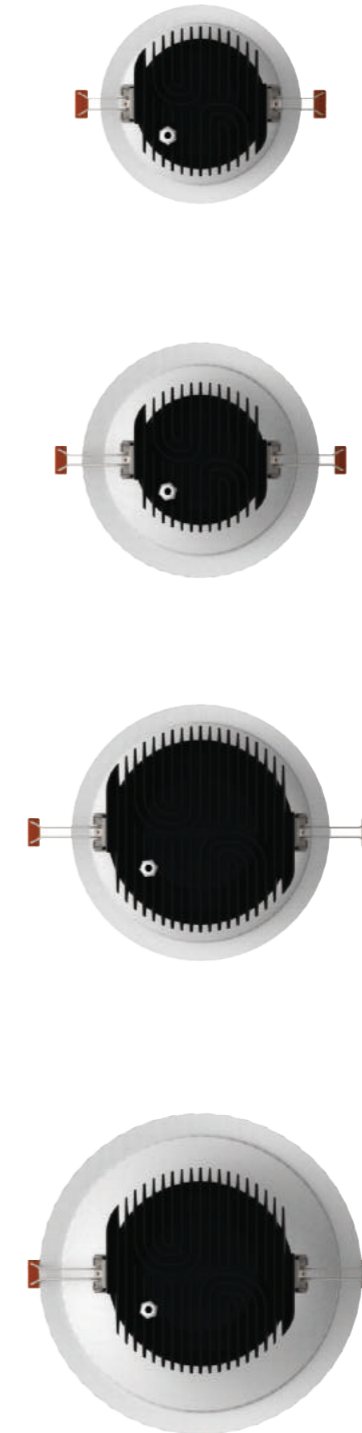

U-D024-COB Downlight

IP54 High efficiency Alum-Mirror F CE UGR <19

U-D024-COB8 Downlight Series
With external LED DRIVER (Dimmable or Non-Dimmable)
Lumen output: 3200lm
SIZE: L450xW450xH590mm
CTN: 20PCS

STANDARD MODEL

ORDER NO	Lumen output	Led Power	Voltage	Beam Angle	CCT	CRI	LED Brand
U-D024-COB8-35W-30	2800Lm	35W	100-240V	50°	3000K	80	CREE
U-D024-COB8-35W-40	2800Lm	35W	100-240V	50°	4000K	80	CREE
U-D024-COB8-35W-60	2800Lm	35W	100-240V	50°	6000K	80	CREE
U-D024-COB8-40W-30	3200Lm	40W	100-240V	50°	3000K	80	CREE
U-D024-COB8-40W-40	3200Lm	40W	100-240V	50°	4000K	80	CREE
U-D024-COB8-40W-60	3200Lm	40W	100-240V	50°	6000K	80	CREE

Efficiency: 80 Lm/W
Life time: 30,000 hours (70% Lumen maintenance)
3 Years Guarantee