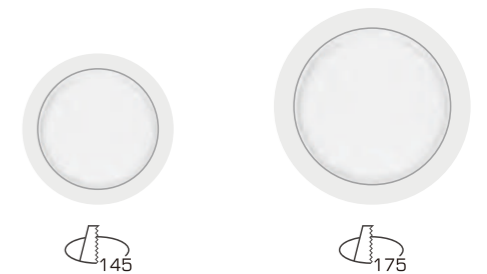

1-1 Loose the spring with flat screwdriver and take out the ring.

1-2 Press down the spring to fix the frame

Models:U-D003-COB4 U-D003-COB6
Wattage:20W-35W
Lumen:1600Lm-2800Lm

Feature:

- Size: 4 1/6"
- Wattage: 25W/35W
- Cut-out: $\Phi 140$ $\Phi 175$
- Horizontal: 350° rotation, Vertical : 60° adjustable.
- Ball vertical adjustment, product get appearance and structure patented.