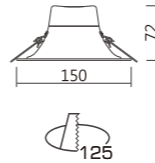

STANDARD MODEL

ORDER NO	Lumen output	Led Power	Voltage	Beam Angle	CCT	CRI	LED Brand
U-D026-SMD5-13W-30	900Lm	13W	100-240V	90°	3000K	80	REFOND
U-D026-SMD5-13W-40	900Lm	13W	100-240V	90°	4000K	80	REFOND
U-D026-SMD5-13W-60	900Lm	13W	100-240V	90°	6000K	80	REFOND