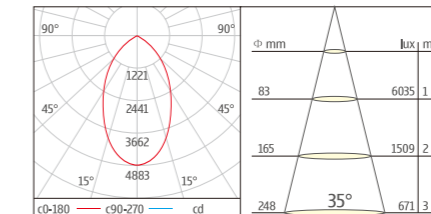

U-D001-COB4-25W-30

Efficiency: 80 Lm/W
Life time: 30,000 hours (70% Lumen maintenance)
3 Years Guarantee