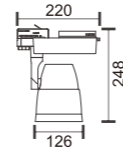

U-T023-COB Track Spotlight

U-T023-COB5 Track Spotlight Series
With external LED DRIVER (Dimmable or Non-Dimmable)
Lumen output: 3200lm
SIZE: 480X480X510mm
CTN: 27PCS

CREE LEDs

STANDARD MODEL

ORDER NO	Lumen output	Led Power	Voltage	Beam Angle	CCT	CRI	LED Brand
U-T023-COB5-40W-30	3200Lm	40W	100-240V	24/40/60°	3000K	80	CREE
U-T023-COB5-40W-40	3200Lm	40W	100-240V	24/40/60°	4000K	80	CREE
U-T023-COB5-40W-60	3200Lm	40W	100-240V	24/40/60°	6000K	80	CREE

U-T023-COB5-40W-30

Efficiency: 80 Lm/W
Life time: 30,000 hours (70% Lumen maintenance)
3 Years Guarantee

U-T023-COB5T Track Spotlight Series
With external LED DRIVER (Dimmable or Non-Dimmable)
Lumen output: 2950lm
SIZE: 480X480X510mm
CTN: 27PCS

CREE LEDs

STANDARD MODEL

ORDER NO	Lumen output	Led Power	Voltage	Beam Angle	CCT	CRI	LED Brand
U-T023-COB5T-40W-30	2950Lm	40W	100-240V	10/24°	3000K	80	CREE
U-T023-COB5T-40W-40	2950Lm	40W	100-240V	10/24°	4000K	80	CREE
U-T023-COB5T-40W-60	2950Lm	40W	100-240V	10/24°	6000K	80	CREE

U-T023-COB5T-40W-30

Efficiency: 80 Lm/W
Life time: 30,000 hours (70% Lumen maintenance)
3 Years Guarantee