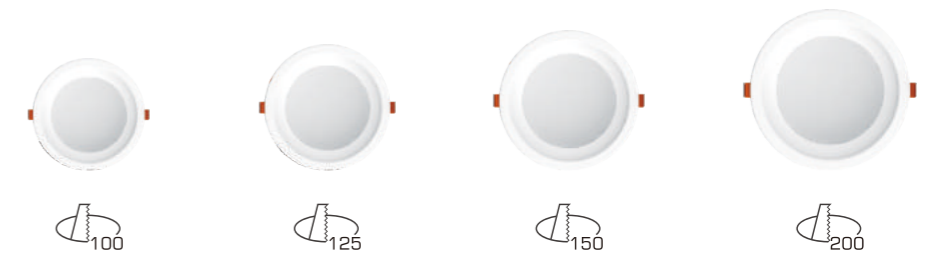

Models: U-D026-SMD4-10W U-D026-SMD5-13W U-D026-SMD6-16W U-D026-SMD8-21W
 Wattage: 10W-21W
 Lumen: 800Lm-1450Lm

Feature:

- The lighting fixture are anti-glare design.
- Suitable LED Chip: Lighting fixture is suitable for SMD LED Chip.
The structure parts are designed base on CREE, Bridgelux, Cree SMD LED Chip.
- Material: The material of Heatsink, reflector, front ring is high purity aluminium.
Heatsink and front ring are connected by rotation way.
- Appearance and structure are patented. Easy installation can save much labor cost.
- Beam angle: 90°