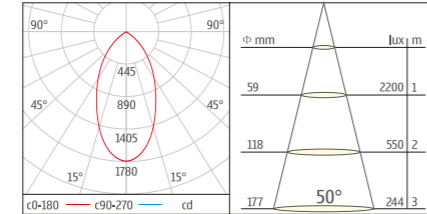

U-SD010-COB5-20W-30

Efficiency:80 Lm/W
Life time:30.000 hours(70% Lumen maintenance)
3 Years Guarantee