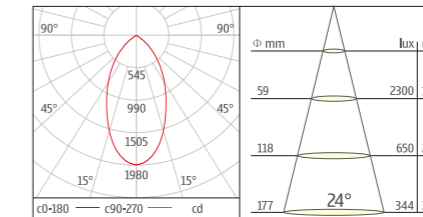

U-T022-COB4-30W-30

Efficiency: 80 Lm/W
Life time: 30,000 hours (70% Lumen maintenance)
3 Years Guarantee