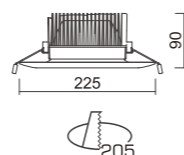

U-D025-COB Downlight

IP54 High efficiency Alum-Mirror UGR <19

U-D025-COB8 Downlight Series
With external LED DRIVER (Dimmable or Non-Dimmable)
Lumen output: 3200lm
SIZE: 540X540X540mm
CTN: 27PCS

STANDARD MODEL

CREE LED

ORDER NO	Lumen output	Led Power	Voltage	Beam Angle	CCT	CRI	LED Brand
U-D025-COB8-35W-30	2800Lm	35W	100-240V	50°	3000K	80	CREE
U-D025-COB8-35W-40	2800Lm	35W	100-240V	50°	4000K	80	CREE
U-D025-COB8-35W-60	2800Lm	35W	100-240V	50°	6000K	80	CREE
U-D025-COB8-40W-30	3200Lm	40W	100-240V	50°	3000K	80	CREE
U-D025-COB8-40W-40	3200Lm	40W	100-240V	50°	4000K	80	CREE
U-D025-COB8-40W-60	3200Lm	40W	100-240V	50°	6000K	80	CREE

U-D025-COB8-35W-30

U-D025-COB8-40W-30

Efficiency: 80 Lm/W
Life time: 30,000 hours (70% Lumen maintenance)
3 Years Guarantee