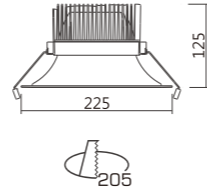

U-D024-COB Downlight

IP54 High efficiency Alum-Mirror F CE UGR <19

U-D024-COB8 Downlight Series
With external LED DRIVER (Dimmable or Non-Dimmable)
Lumen output: 3200lm
SIZE: L450xW450xH590mm
CTN: 20PCS

STANDARD MODEL

ORDER NO	Lumen output	Led Power	Voltage	Beam Angle	CCT	CRI	LED Brand
U-D024-COB8-35W-30	2800Lm	35W	100-240V	50°	3000K	80	CREE
U-D024-COB8-35W-40	2800Lm	35W	100-240V	50°	4000K	80	CREE
U-D024-COB8-35W-60	2800Lm	35W	100-240V	50°	6000K	80	CREE
U-D024-COB8-40W-30	3200Lm	40W	100-240V	50°	3000K	80	CREE
U-D024-COB8-40W-40	3200Lm	40W	100-240V	50°	4000K	80	CREE
U-D024-COB8-40W-60	3200Lm	40W	100-240V	50°	6000K	80	CREE

Efficiency: 80 Lm/W
Life time: 30,000 hours (70% Lumen maintenance)
3 Years Guarantee