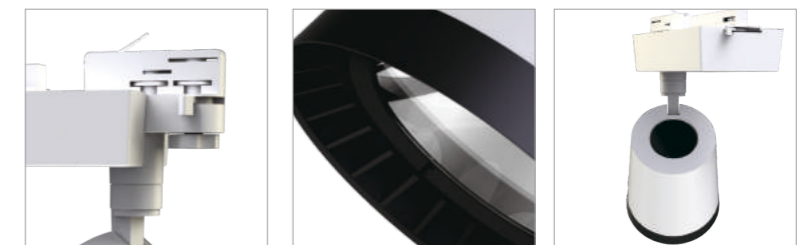

U-T021-COB Track Spotlight

U-T021-COB5 Track Spotlight Series
With external LED DRIVER (Dimmable or Non-Dimmable)
Lumen output: 3200lm
SIZE: 480X480X510mm
CTN: 27PCS

CREE LEDs

STANDARD MODEL

ORDER NO	Lumen output	Led Power	Voltage	Beam Angle	CCT	CRI	LED Brand
U-T021-COB5-40W-30	3200Lm	40W	100-240V	24/40/60°	3000K	80	CREE
U-T021-COB5-40W-40	3200Lm	40W	100-240V	24/40/60°	4000K	80	CREE
U-T021-COB5-40W-60	3200Lm	40W	100-240V	24/40/60°	6000K	80	CREE

U-T021-COB5-40W-30

Efficiency: 80 Lm/W
Life time: 30,000 hours (70% Lumen maintenance)
3 Years Guarantee

U-T021-COB5T Track Spotlight Series
With external LED DRIVER (Dimmable or Non-Dimmable)
Lumen output: 2950lm
SIZE: 480X480X510mm
CTN: 27PCS

CREE LEDs

STANDARD MODEL

ORDER NO	Lumen output	Led Power	Voltage	Beam Angle	CCT	CRI	LED Brand
U-T021-COB5T-40W-30	2950Lm	40W	100-240V	10/24°	3000K	80	CREE
U-T021-COB5T-40W-40	2950Lm	40W	100-240V	10/24°	4000K	80	CREE
U-T021-COB5T-40W-60	2950Lm	40W	100-240V	10/24°	6000K	80	CREE

U-T021-COB5T-40W-30

Efficiency: 80 Lm/W
Life time: 30,000 hours (70% Lumen maintenance)
3 Years Guarantee