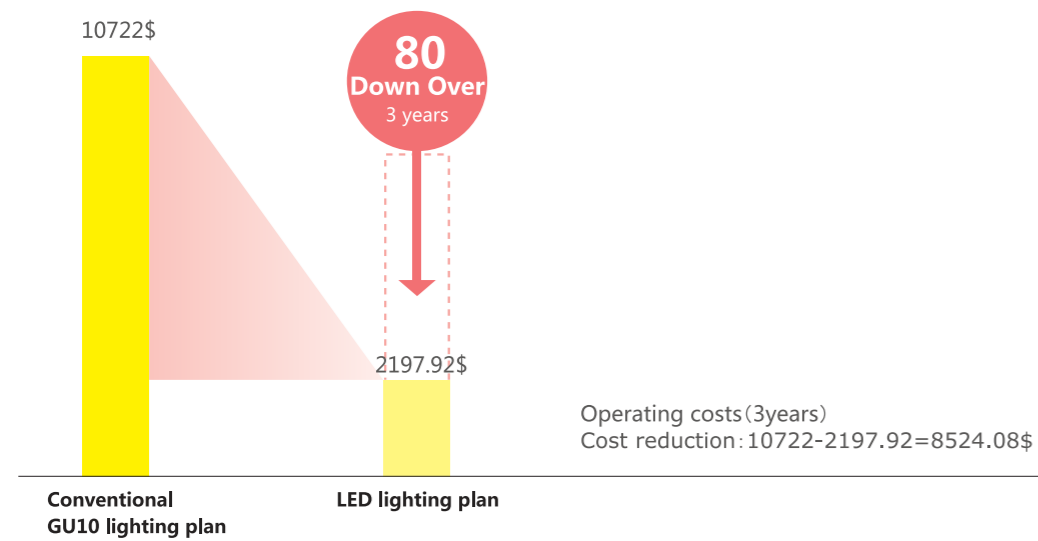

U-D011-SMD8-30

Efficiency: 75 Lm/W
Life time: 30,000 hours (70% Lumen maintenance)
3 Years Guarantee

Comparison of cost simulation

1. Take 100pcs GU10, for sample: 12business hours/day, 360business days/yr, Power cost: \$0.14/kwh (Excludes basic rate)