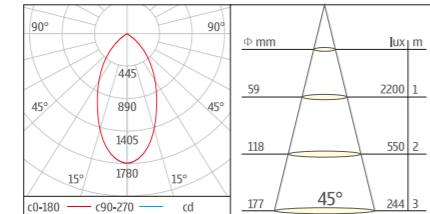

U-D002-COB6-35W-30

Efficiency:80 Lm/W
Life time:30.000 hours(70% Lumen maintenance)
3 Years Guarantee