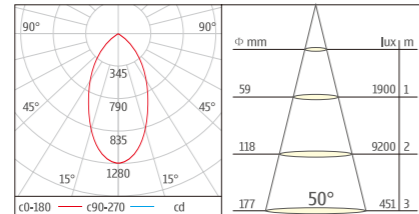

U-D024-COB5-25W-30

Efficiency:80 Lm/W
Life time:30.000 hours(70% Lumen maintenance)
3 Years Guarantee