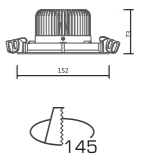

STANDARD MODEL

ORDER NO	Lumen output	Led Power	Voltage	Beam Angle	CCT	CRI	LED Brand
U-D003-COB4-20W-30	1600Lm	20W	100-240V	24/35°	3000K	80	CREE
U-D003-COB4-20W-40	1600Lm	20W	100-240V	24/35°	4000K	80	CREE
U-D003-COB4-20W-60	1600Lm	20W	100-240V	24/35°	6000K	80	CREE
U-D003-COB4-25W-30	2000Lm	25W	100-240V	24/35°	3000K	80	CREE
U-D003-COB4-25W-40	2000Lm	25W	100-240V	24/35°	4000K	80	CREE
U-D003-COB4-25W-60	2000Lm	25W	100-240V	24/35°	6000K	80	CREE