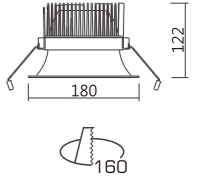

U-D024-COB Downlight

IP54 High efficiency Alum-Mirror F CE UGR <19

U-D024-COB5 Downlight Series
With external LED DRIVER (Dimmable or Non-Dimmable)
Lumen output:2000lm
SIZE: L540xW540xH540mm
CTN:27PCS

STANDARD MODEL		CREE LEDs						
ORDER NO	Lumen output	Led Power	Voltage	Beam Angle	CCT	CRI	LED Brand	
U-D024-COB5-20W-30	1600Lm	20W	100-240V	50°	3000K	80	CREE	
U-D024-COB5-20W-40	1600Lm	20W	100-240V	50°	4000K	80	CREE	
U-D024-COB5-20W-60	1600Lm	20W	100-240V	50°	6000K	80	CREE	
U-D024-COB5-25W-30	2000Lm	25W	100-240V	50°	3000K	80	CREE	
U-D024-COB5-25W-40	2000Lm	25W	100-240V	50°	4000K	80	CREE	
U-D024-COB5-25W-60	2000Lm	25W	100-240V	50°	6000K	80	CREE	

Efficiency:80 Lm/W
Life time:30.000 hours(70% Lumen maintenance)
3 Years Guarantee

U-D024-COB Downlight

IP54 High efficiency Alum-Mirror F CE UGR <19

U-D024-COB6 Downlight Series
With external LED DRIVER (Dimmable or Non-Dimmable)
Lumen output:2400lm
SIZE: L540xW540xH540mm
CTN:27PCS

STANDARD MODEL		CREE LEDs						
ORDER NO	Lumen output	Led Power	Voltage	Beam Angle	CCT	CRI	LED Brand	
U-D024-COB6-25W-30	2400Lm	25W	100-240V	50°	3000K	80	CREE	
U-D024-COB6-25W-40	2400Lm	25W	100-240V	50°	4000K	80	CREE	
U-D024-COB6-25W-60	2400Lm	25W	100-240V	50°	6000K	80	CREE	
U-D024-COB6-30W-30	2800Lm	30W	100-240V	50°	3000K	80	CREE	
U-D024-COB6-30W-40	2800Lm	30W	100-240V	50°	4000K	80	CREE	
U-D024-COB6-30W-60	2800Lm	30W	100-240V	50°	6000K	80	CREE	

Efficiency:80 Lm/W
Life time:30.000 hours(70% Lumen maintenance)
3 Years Guarantee