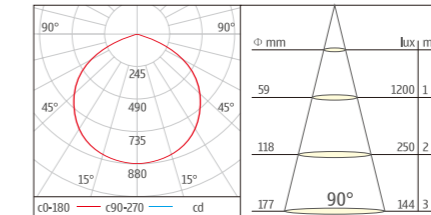

U-D026-SMD4-10W-30

Efficiency: 75 Lm/W
Life time: 30,000 hours (70% Lumen maintenance)
3 Years Guarantee