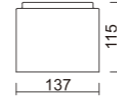

U-SD010-COB Surface mounted

IP20 High efficiency Alum-Mirror F CE UGR <19

U-SD010-COB5 Surface mounted Series
With external LED DRIVER (Dimmable or Non-Dimmable)
Lumen output:2000lm
SIZE: 550X550X550mm
CTN:27PCS

STANDARD MODEL		CREE LEDs						
ORDER NO	Lumen output	Led Power	Voltage	Beam Angle	CCT	CRI	LED Brand	
U-SD010-COB5-15W-30	1200Lm	15W	100-240V	50°	3000K	80	CREE	
U-SD010-COB5-15W-40	1200Lm	15W	100-240V	50°	4000K	80	CREE	
U-SD010-COB5-15W-60	1200Lm	15W	100-240V	50°	6000K	80	CREE	
U-SD010-COB5-20W-30	1600Lm	20W	100-240V	50°	3000K	80	CREE	
U-SD010-COB5-20W-40	1600Lm	20W	100-240V	50°	4000K	80	CREE	
U-SD010-COB5-20W-60	1600Lm	20W	100-240V	50°	6000K	80	CREE	

Efficiency:80 Lm/W
Life time:30.000 hours(70% Lumen maintenance)
3 Years Guarantee

U-SD010-COB Surface mounted

IP20 High efficiency Alum-Mirror F CE UGR <19

U-SD010-COB6 Surface mounted Series
With external LED DRIVER (Dimmable or Non-Dimmable)
Lumen output:2400lm
SIZE: 550X550X550mm
CTN:27PCS

STANDARD MODEL		CREE LEDs						
ORDER NO	Lumen output	Led Power	Voltage	Beam Angle	CCT	CRI	LED Brand	
U-SD010-COB6-20W-30	2400Lm	20W	100-240V	50°	3000K	80	CREE	
U-SD010-COB6-20W-40	2400Lm	20W	100-240V	50°	4000K	80	CREE	
U-SD010-COB6-20W-60	2400Lm	20W	100-240V	50°	6000K	80	CREE	
U-SD010-COB6-25W-30	2800Lm	25W	100-240V	50°	3000K	80	CREE	
U-SD010-COB6-25W-40	2800Lm	25W	100-240V	50°	4000K	80	CREE	
U-SD010-COB6-25W-60	2800Lm	25W	100-240V	50°	6000K	80	CREE	

Efficiency:80 Lm/W
Life time:30.000 hours(70% Lumen maintenance)
3 Years Guarantee