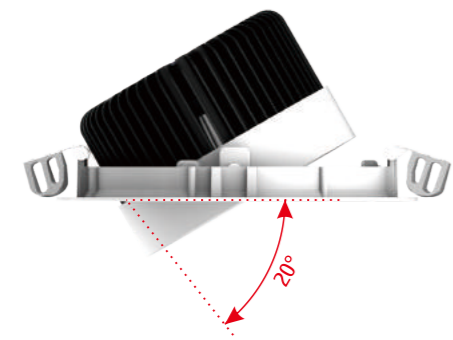

U-D002-COB6-30W-30

U-D002-COB6-35W-30

Efficiency:80 Lm/W
Life time:30.000 hours(70% Lumen maintenance)
3 Years Guarantee

CREE LEDs

Made of high quality die-casting aluminum,unique cooling system design. Higher power at average size.This model can use fan and increase wattage. Reflector optic outstanding design make light reflector reflectivity reach more than 85%. Smart design for recessed mounting ,easy replacement.Vertical 60° adjustment and 350° rotation.Ball structure design make position fix more easier, smooth and strong. Suitable for Hotels,Museum,Shopping Mall.