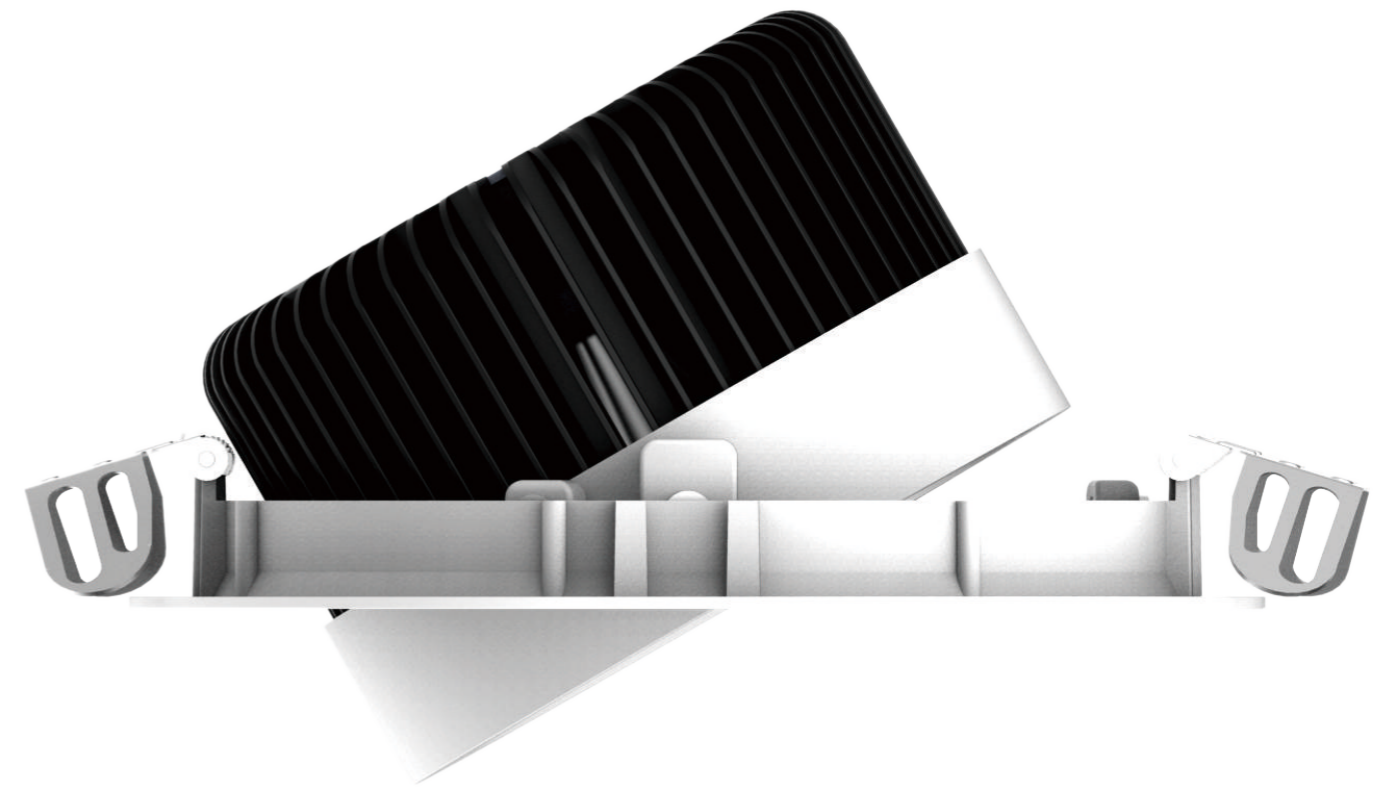

U-D003-COB Spotlight

IP20 High efficiency Alum-Mirror F CE 350° 20°

U-D003-COB6 Spotlight Series
With external LED DRIVER (Dimmable or Non-Dimmable)
Lumen output:2400lm
SIZE: 550X550X550mm
CTN:27PCS

STANDARD MODEL

ORDER NO	Lumen output	Led Power	Voltage	Beam Angle	CCT	CRI	LED Brand
U-D003-COB6-30W-30	2400Lm	30W	100-240V	24/45°	3000K	80	CREE
U-D003-COB6-30W-40	2400Lm	30W	100-240V	24/45°	4000K	80	CREE
U-D003-COB6-30W-60	2400Lm	30W	100-240V	24/45°	6000K	80	CREE
U-D003-COB6-35W-30	2800Lm	35W	100-240V	24/45°	3000K	80	CREE
U-D003-COB6-35W-40	2800Lm	35W	100-240V	24/45°	4000K	80	CREE
U-D003-COB6-35W-60	2800Lm	35W	100-240V	24/45°	6000K	80	CREE

Efficiency:80 Lm/W
Life time:30.000 hours(70% Lumen maintenance)
3 Years Guarantee