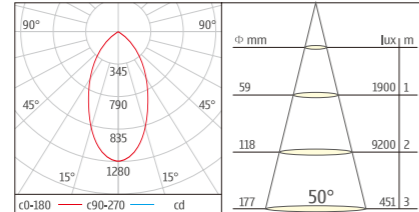

U-D025-COB5-25W-30

Efficiency:80 Lm/W
Life time:30.000 hours(70% Lumen maintenance)
3 Years Guarantee