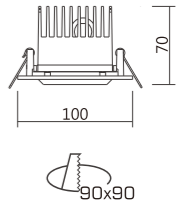

STANDARD MODEL

ORDER NO	Lumen output	Led Power	Voltage	Beam Angle	CCT	CRI	LED Brand
U-D002-COB4-10W-30	750Lm	10W	100-240V	45°	3000K	80	CREE
U-D002-COB4-10W-40	750Lm	10W	100-240V	45°	4000K	80	CREE
U-D002-COB4-10W-60	750Lm	10W	100-240V	45°	6000K	80	CREE
U-D002-COB4-15W-30	1100Lm	15W	100-240V	45°	3000K	80	CREE
U-D002-COB4-15W-40	1100Lm	15W	100-240V	45°	4000K	80	CREE
U-D002-COB4-15W-60	1100Lm	15W	100-240V	45°	6000K	80	CREE