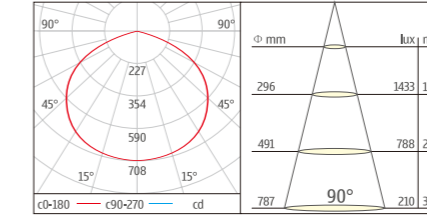

U-D007-SMD8-20W-30

Efficiency: 75 Lm/W
Life time: 30,000 hours (70% Lumen maintenance)
3 Years Guarantee