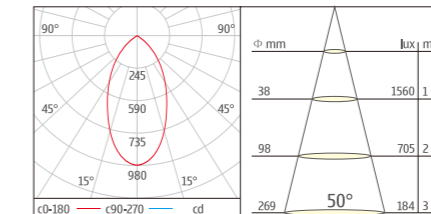

U-D024-COB4-20W-30

Efficiency: 70 Lm/W
Life time: 30,000 hours (70% Lumen maintenance)
3 Years Guarantee