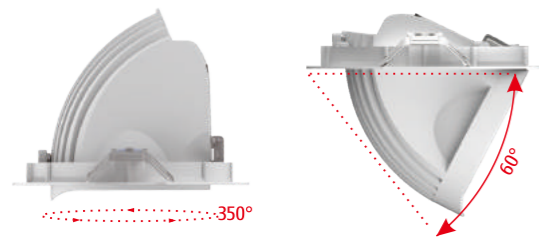

U-T023-COB5T-40W-30

Efficiency: 80 Lm/W
Life time: 30,000 hours (70% Lumen maintenance)
3 Years Guarantee

CREE LEDs

Made of high quality die-casting aluminum, unique cooling system design. Higher power at average size. This model can use fan and increase wattage. Reflector optic outstanding design make light reflector reflectivity reach more than 85%.
 Smart design for recessed mounting, easy replacement. Vertical 60° adjustment and 350° rotation. Ball structure design make position fix more easier, smooth and strong.
 Suitable for Hotels. Museum. Shopping Mall.