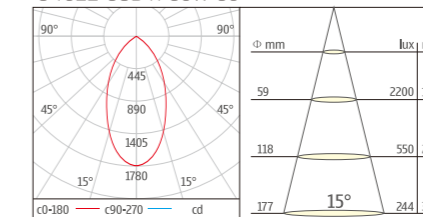

U-T022-COB4T-30W-30

Efficiency: 80 Lm/W
Life time: 30,000 hours (70% Lumen maintenance)
3 Years Guarantee